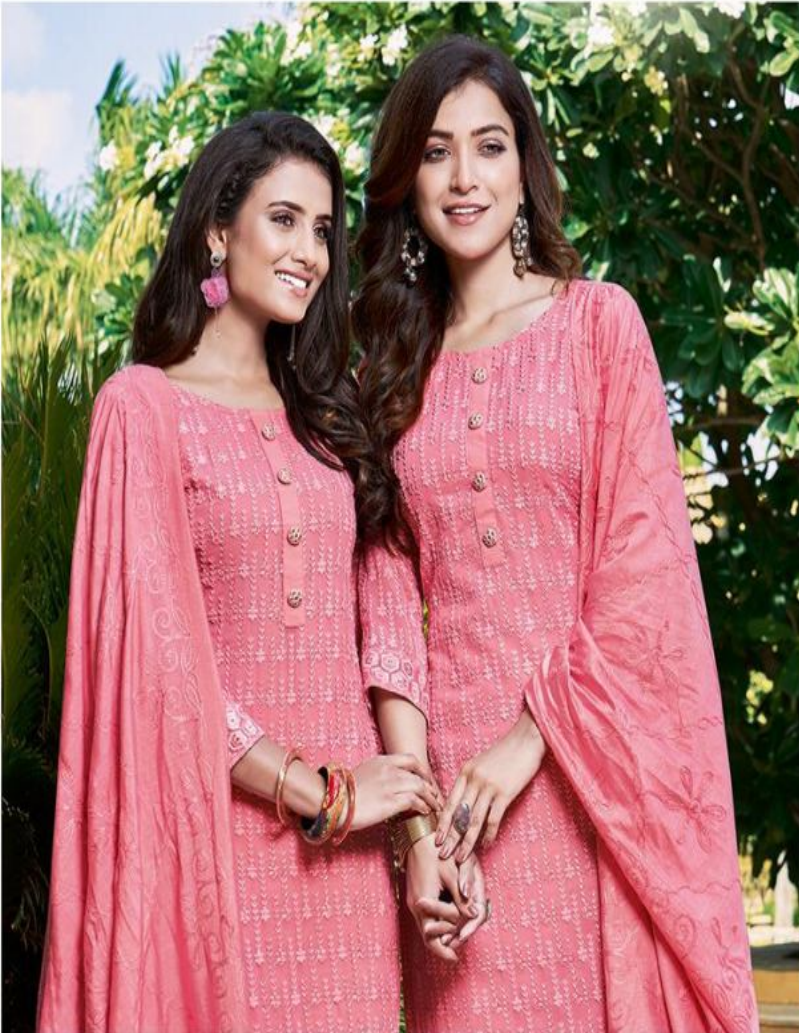

FAB<sup>®</sup>  
MANAS

THIS SPARKLING BEAUTY OF  
SAREE WILL WORK THEIR MAGIC  
ON EVERYTHING IN YOUR WARDROBE.

7014

FASHIONABLE TRIBUTES TO COLOR & SILHOUETTES  
THAT HAVE INSPIRED TRENDS AROUND THE WORLD.

7013

ENSEMBLE WITH A QUALITY OF INSTANT AND  
TREMENDOUS ATTRACTION TO ITS BLACK  
AND RED THEME OF COLOURS MERGED  
WITH SUBTLE AND MINUTE GOLD

7017

A ROUND UP OF THE  
HOTTEST TRENDS  
THIS SPRING SEASONS YOU  
THE CHICEST WAYS  
TO WEAR PASTELS PRINTS.

7016