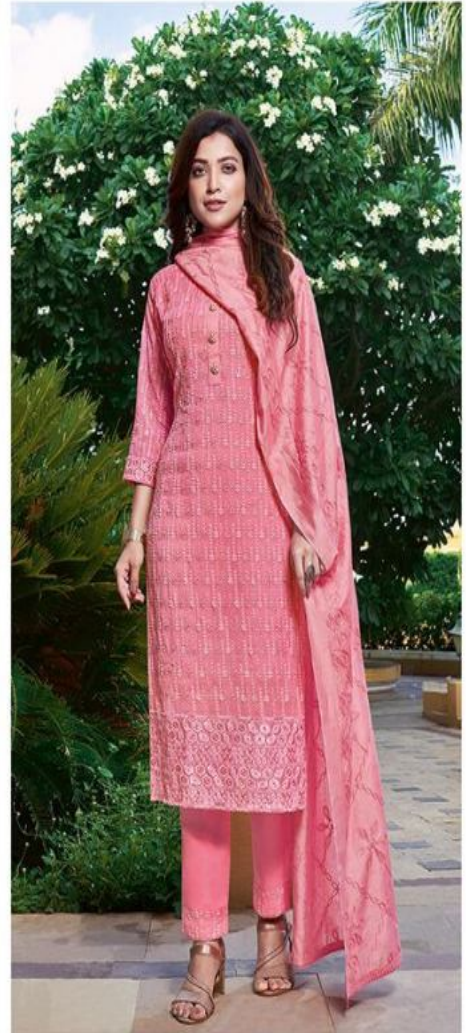

FAB<sup>®</sup>  
MANAS

THIS SPARKLING BEAUTY OF  
SAREE WILL WORK THEIR MAGIC  
ON EVERYTHING IN YOUR WARDROBE.

7014

FASHIONABLE TRIBUTES TO COLOR & SILHOUETTES  
THAT HAVE INSPIRED TRENDS AROUND THE WORLD.

7013

ENSEMBLE WITH A QUALITY OF INSTANT AND  
TREMENDOUS ATTRACTION TO ITS BLACK  
AND RED THEME OF COLOURS MERGED  
WITH SUBTLE AND MINUTE GOLD

7017

A ROUND UP OF THE  
HOTTEST TRENDS  
THIS SPRING SEASONS YOU  
THE CHICEST WAYS  
TO WEAR PASTELS PRINTS.

7016