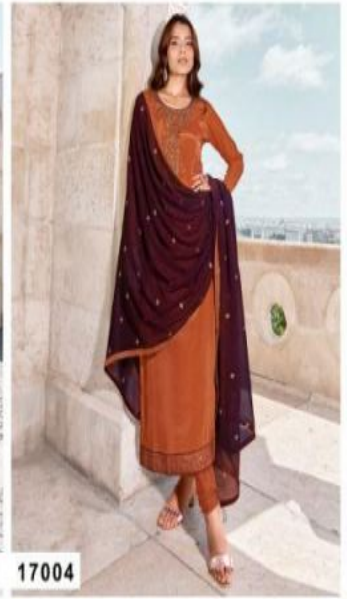

TF

17007

17008

Royal Silk  
French Grape vol-12