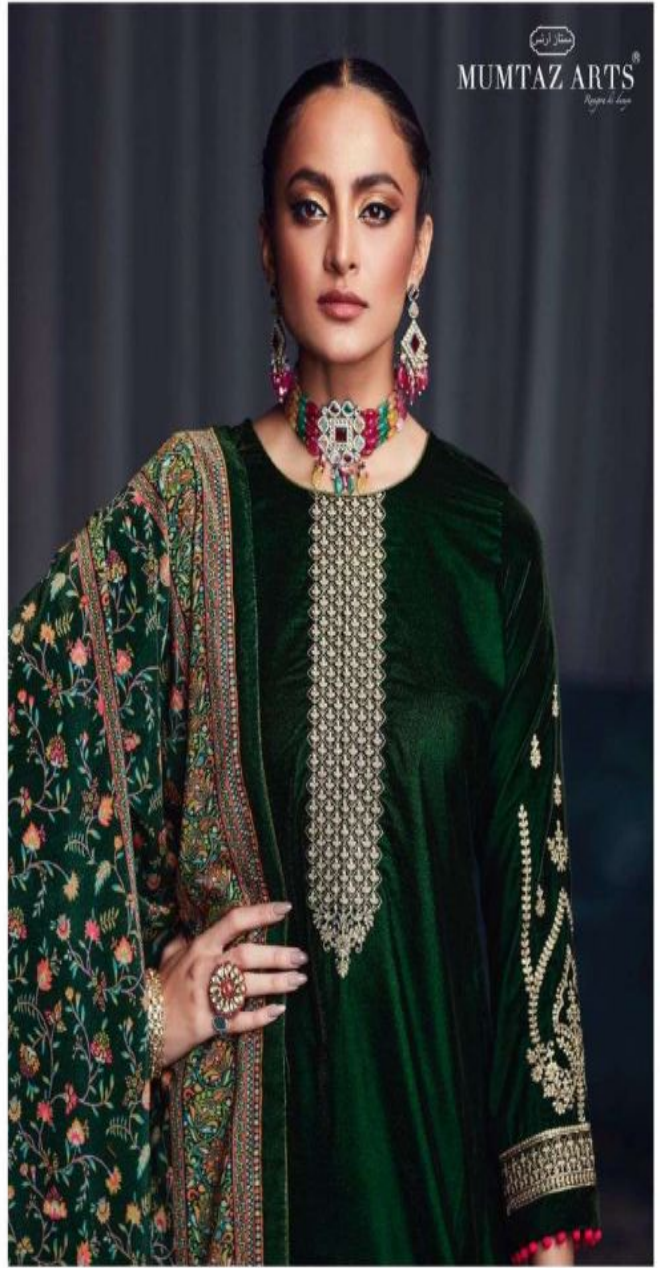

ممتاز آرٹس
MUMTAZ ARTS
Purveyors of Luxury