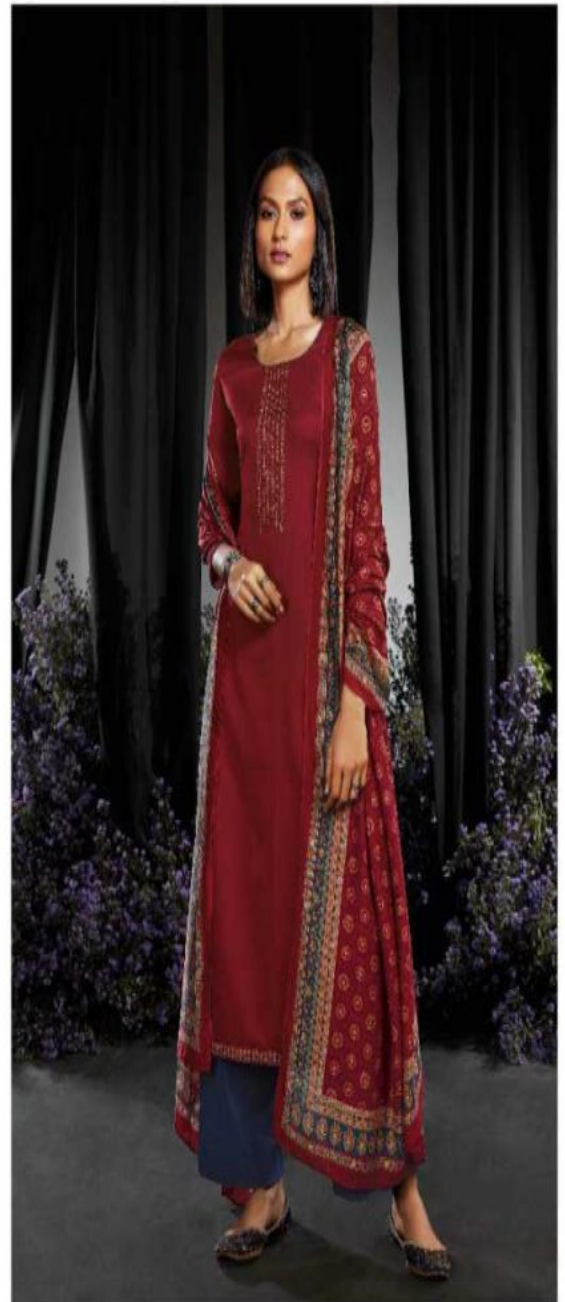

Ganga®/C0817

Ganga / 0380

Ganga®/C0819

C0873

C0876

C0877

C0878

C0879

C0880

Ganga®

| | |
|-----------------|--|
| PRODUCT NAME | SERAPHIC |
| D.NO. | C0875-C0880 |
| DESCRIPTION | <p>TOP PREMIUM COTTON SATIN PRINTED WITH EMBROIDERY & HAND WORK</p> <p>BOTTOM PREMIUM COTTON SATIN SOLID</p> <p>DUPATTA FINEST BEMBERG LAWN PRINTED</p> |
| HSN CODE | 520851 |
| WHOLESALE PRICE | 1635/- EACH+GST(EXTRA) |