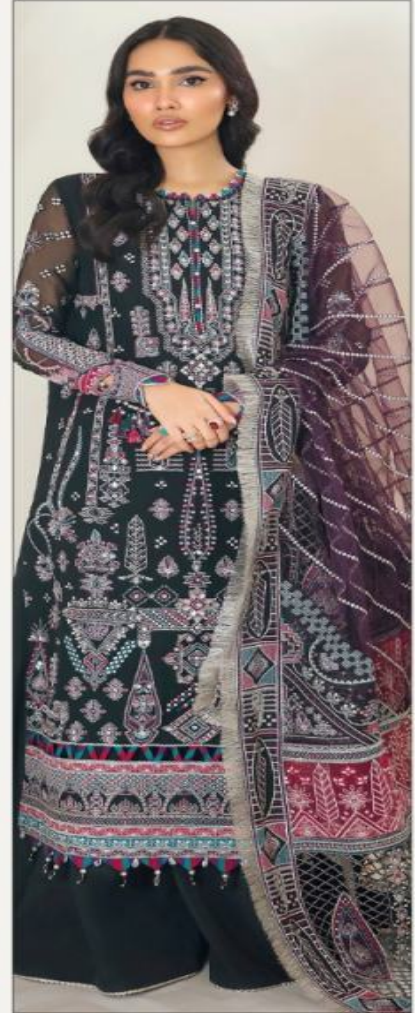

NOOR

14023

NOOR
JAZZMIN
VOL-2

14024

TOP

**FOX GEORGETTE WITH
STYLISH WORK**

**BOTTOM-INNER
HEAVY SANTOON**

**DUPATTA
NET EMBROIDERY
WITH BORDER**

NOOR
JAZZMIN
VOL-2

14023

TOP

**FOX GEORGETTE WITH
STYLISH WORK**

**BOTTOM-INNER
HEAVY SANTOON**

**DUPATTA
NET EMBROIDERY
WITH BORDER**

NOOR
JAZZMIN
VOL-2

14022

TOP

**FOX GEORGETTE WITH
STYLISH WORK**

**BOTTOM-INNER
HEAVY SANTOON**

**DUPATTA
NET EMBROIDERY
WITH BORDER**

NOOR
JAZZMIN

VOL-2

14022

14023