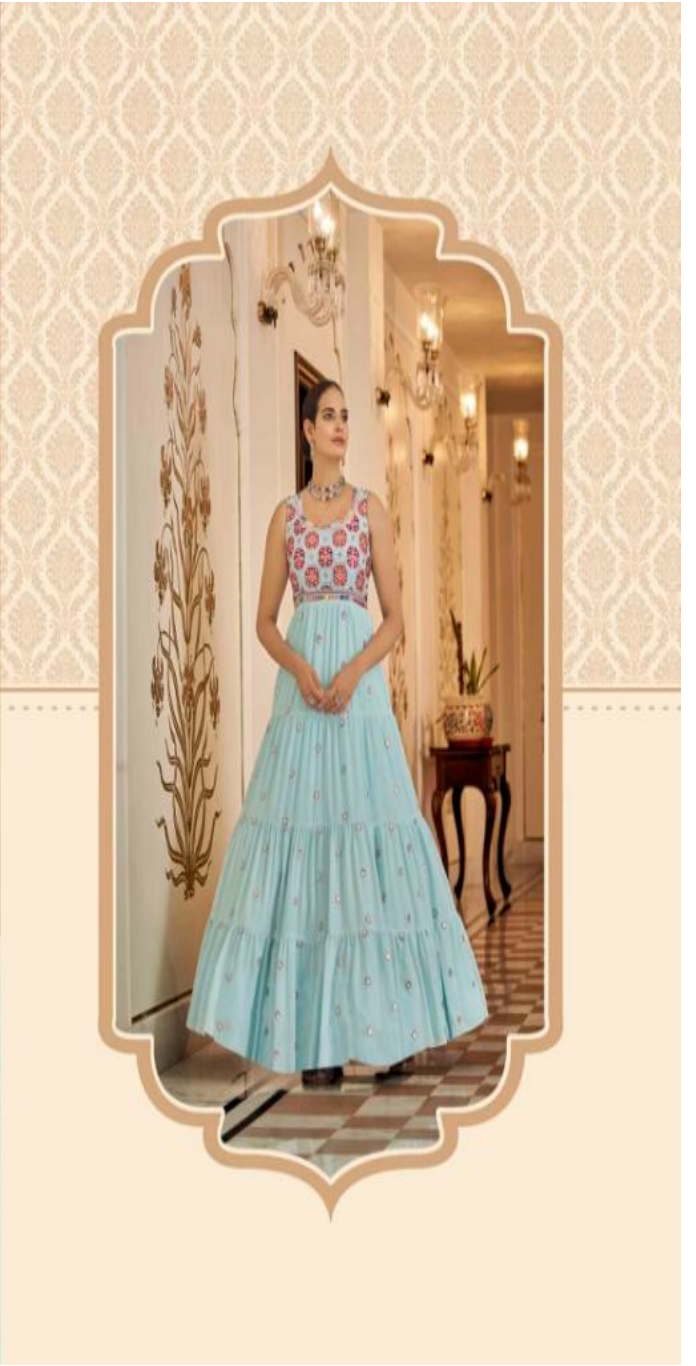

Design NO. (SKU)	Gown & Inner Color	Gown Fabric	Inner Fabric	Gown Work	Dupatta	SIZE (SEMI - STITCHED)	Top Length INCH	Inner Length MTR	Weight
<b>4771</b>	Pink	Georgette	Silk Crepe	Thread And Sequince Embroidered Work	NA	Semi Stitched (Customized from 34 to 46)	58	3	1 KG
<b>4772</b>	Light Blue	Georgette	Silk Crepe	Thread And Sequince Embroidered Work	NA	Semi Stitched (Customized from 34 to 46)	58	3	1 KG
<b>4773</b>	Lavender	Georgette	Silk Crepe	Thread And Sequince Embroidered Work	NA	Semi Stitched (Customized from 34 to 46)	58	3	1 KG
<b>4774</b>	Sky Blue	Georgette	Silk Crepe	Thread And Sequince Embroidered Work	NA	Semi Stitched (Customized from 34 to 46)	58	3	1 KG
<b>4775</b>	Dusty Pink	Georgette	Silk Crepe	Thread And Sequince Embroidered Work	NA	Semi Stitched (Customized from 34 to 46)	58	3	1 KG
<b>4776</b>	Grey	Georgette	Silk Crepe	Thread And Sequince Embroidered Work	NA	Semi Stitched (Customized from 34 to 46)	58	3	1 KG

**CAN-CAN NOT AVAILABLE. • FULL STITCHING AVAILABLE.**

Design NO. (SKU)	Gown & Inner Color	Gown Fabric	Inner Fabric	Gown Work	Dupatta	SIZE (SEMI - STITCHED)	Top Length INCH	Inner Length MTR	Weight
<b>4771</b>	Pink	Georgette	Silk Crepe	Thread And Sequince Embroidered Work	NA	Semi Stitched (Customized from 34 to 46)	58	3	1 KG
<b>4772</b>	Light Blue	Georgette	Silk Crepe	Thread And Sequince Embroidered Work	NA	Semi Stitched (Customized from 34 to 46)	58	3	1 KG
<b>4773</b>	Lavender	Georgette	Silk Crepe	Thread And Sequince Embroidered Work	NA	Semi Stitched (Customized from 34 to 46)	58	3	1 KG
<b>4774</b>	Sky Blue	Georgette	Silk Crepe	Thread And Sequince Embroidered Work	NA	Semi Stitched (Customized from 34 to 46)	58	3	1 KG
<b>4775</b>	Dusty Pink	Georgette	Silk Crepe	Thread And Sequince Embroidered Work	NA	Semi Stitched (Customized from 34 to 46)	58	3	1 KG
<b>4776</b>	Grey	Georgette	Silk Crepe	Thread And Sequince Embroidered Work	NA	Semi Stitched (Customized from 34 to 46)	58	3	1 KG