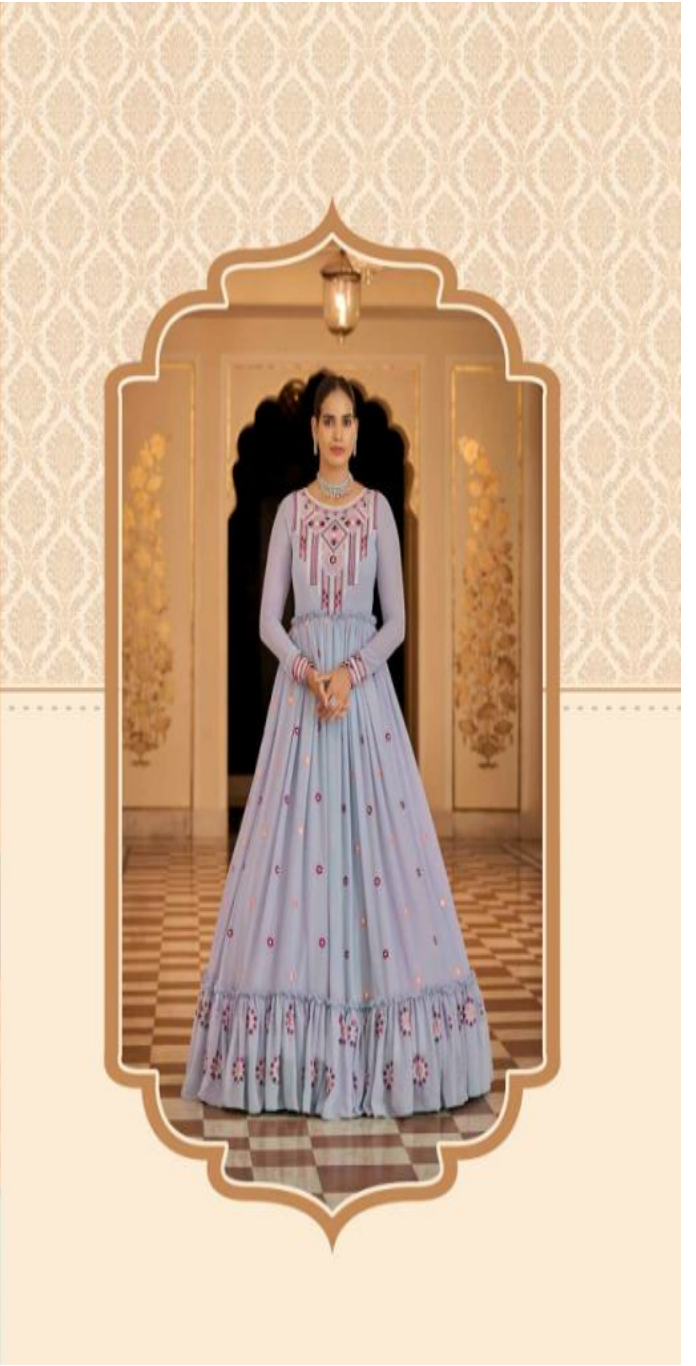

Design NO. (SKU)	Gown & Inner Color	Gown Fabric	Inner Fabric	Gown Work	Dupatta	SIZE (SEMI - STITCHED)	Top Length INCH	Inner Length MTR	Weight
<b>4771</b>	Pink	Georgette	Silk Crepe	Thread And Sequince Embroidered Work	NA	Semi Stitched (Customized from 34 to 46)	58	3	1 KG
<b>4772</b>	Light Blue	Georgette	Silk Crepe	Thread And Sequince Embroidered Work	NA	Semi Stitched (Customized from 34 to 46)	58	3	1 KG
<b>4773</b>	Lavender	Georgette	Silk Crepe	Thread And Sequince Embroidered Work	NA	Semi Stitched (Customized from 34 to 46)	58	3	1 KG
<b>4774</b>	Sky Blue	Georgette	Silk Crepe	Thread And Sequince Embroidered Work	NA	Semi Stitched (Customized from 34 to 46)	58	3	1 KG
<b>4775</b>	Dusty Pink	Georgette	Silk Crepe	Thread And Sequince Embroidered Work	NA	Semi Stitched (Customized from 34 to 46)	58	3	1 KG
<b>4776</b>	Grey	Georgette	Silk Crepe	Thread And Sequince Embroidered Work	NA	Semi Stitched (Customized from 34 to 46)	58	3	1 KG

**CAN-CAN NOT AVAILABLE. • FULL STITCHING AVAILABLE.**

Design NO. (SKU)	Gown & Inner Color	Gown Fabric	Inner Fabric	Gown Work	Dupatta	SIZE (SEMI - STITCHED)	Top Length INCH	Inner Length MTR	Weight
<b>4771</b>	Pink	Georgette	Silk Crepe	Thread And Sequince Embroidered Work	NA	Semi Stitched (Customized from 34 to 46)	58	3	1 KG
<b>4772</b>	Light Blue	Georgette	Silk Crepe	Thread And Sequince Embroidered Work	NA	Semi Stitched (Customized from 34 to 46)	58	3	1 KG
<b>4773</b>	Lavender	Georgette	Silk Crepe	Thread And Sequince Embroidered Work	NA	Semi Stitched (Customized from 34 to 46)	58	3	1 KG
<b>4774</b>	Sky Blue	Georgette	Silk Crepe	Thread And Sequince Embroidered Work	NA	Semi Stitched (Customized from 34 to 46)	58	3	1 KG
<b>4775</b>	Dusty Pink	Georgette	Silk Crepe	Thread And Sequince Embroidered Work	NA	Semi Stitched (Customized from 34 to 46)	58	3	1 KG
<b>4776</b>	Grey	Georgette	Silk Crepe	Thread And Sequince Embroidered Work	NA	Semi Stitched (Customized from 34 to 46)	58	3	1 KG