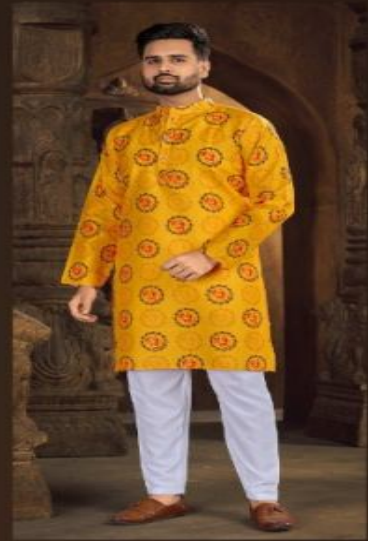

1001

1002

1003

1004

1005

MEN'S KURTA SIZE CHART

SIZE	CHEST	WAIST	HIP	SHOULDER	LENGTH
M	41	39	43	16 1/2	44
L	43	41	45	17	44
XL	45	43	47	17 1/2	44
XXL	47	45	49	18	44