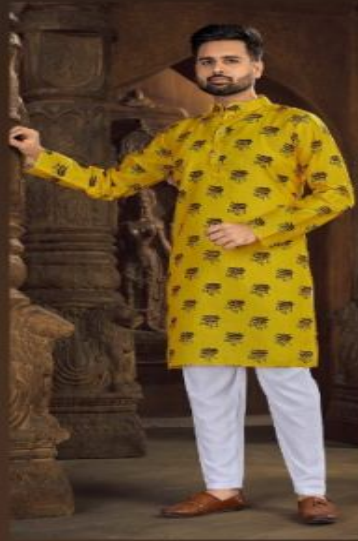

1001

1002

1003

1004

1005

MEN'S KURTA SIZE CHART

SIZE	CHEST	WAIST	HIP	SHOULDER	LENGTH
M	41	39	43	16 1/2	44
L	43	41	45	17	44
XL	45	43	47	17 1/2	44
XXL	47	45	49	18	44