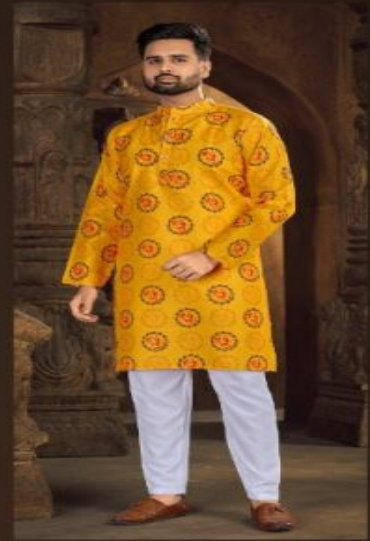

1001

1002

1003

1004

1005

MEN'S KURTA SIZE CHART

SIZE	CHEST	WAIST	HIP	SHOULDER	LENGTH
M	41	39	43	16 1/2	44
L	43	41	45	17	44
XL	45	43	47	17 1/2	44
XXL	47	45	49	18	44