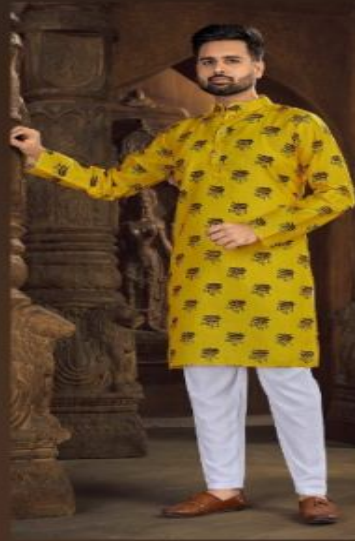

1001

1002

1003

1004

1005

MEN'S KURTA SIZE CHART

SIZE	CHEST	WAIST	HIP	SHOULDER	LENGTH
M	41	39	43	16 1/2	44
L	43	41	45	17	44
XL	45	43	47	17 1/2	44
XXL	47	45	49	18	44