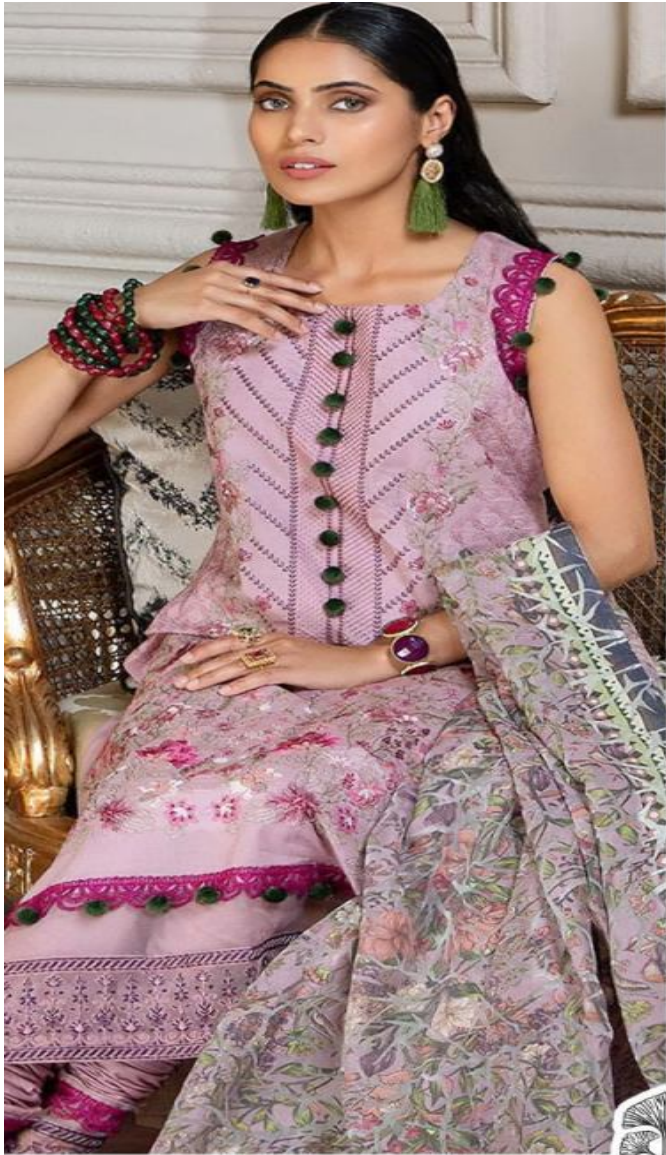

ZAHA
ZARA ALI
VOL-2

ZARA ALI
VOL-2

ZAHA

D.No.10043

TOP Combric Cotton with
Heavy Embroidery Work

BOTTOM-INNER Semi Lawn

DUPATTA

Silver Siffone
Printed

ZAHA

ZARA ALI
VOL-2

10041

10042

10043

ZARA ALI
VOL-2

ZAHA

D.No.10042

TOP Combric Cotton with
Heavy Embroidery Work

BOTTOM-INNER Semi Lawn

DUPATTA

Silver Siffone
Printed

ZARA ALI
VOL-2

ZAHA

D.No.10041

TOP Combric Cotton with
Heavy Embroidery Work