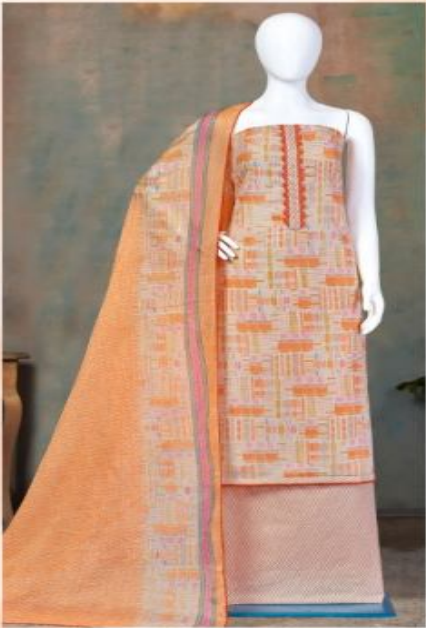

Gipson[®]

Jeep

TOP :- PURE COTTON PRINT WITH
Khatli Handwork Work

BOTTOM :- PURE COTTON PRINT

DUPATTA :- PURE COTTON KOTA
CHEX PRINT

D.NO.2040-D

Gipson[®]

Jeep

TOP :- PURE COTTON PRINT WITH
KHALI HANDWORK WORK

BOTTOM :- PURE COTTON PRINT

DUPATTA :- PURE COTTON KOTA
CHEX PRINT

D.NO.2040-B

Gipson[®]

Jeep

D.No :- 2040

TOP :- PURE COTTON PRINT WITH
Khatli Handwork Work
BOTTOM :- PURE COTTON PRINT
DUPATTA :- PURE COTTON KOTA
CHEX PRINT

Gipson[®]

Jeep

TOP :- PURE COTTON PRINT WITH
Khatli Handwork Work

BOTTOM :- PURE COTTON PRINT

DUPATTA :- PURE COTTON KOTA
CHEX PRINT

D.NO.2040-C

Gipson[®]

Jeep

TOP :- PURE COTTON PRINT WITH
KHALI HANDWORK WORK

BOTTOM :- PURE COTTON PRINT

DUPATTA :- PURE COTTON KOTA
CHEX PRINT

D.NO.2040-A