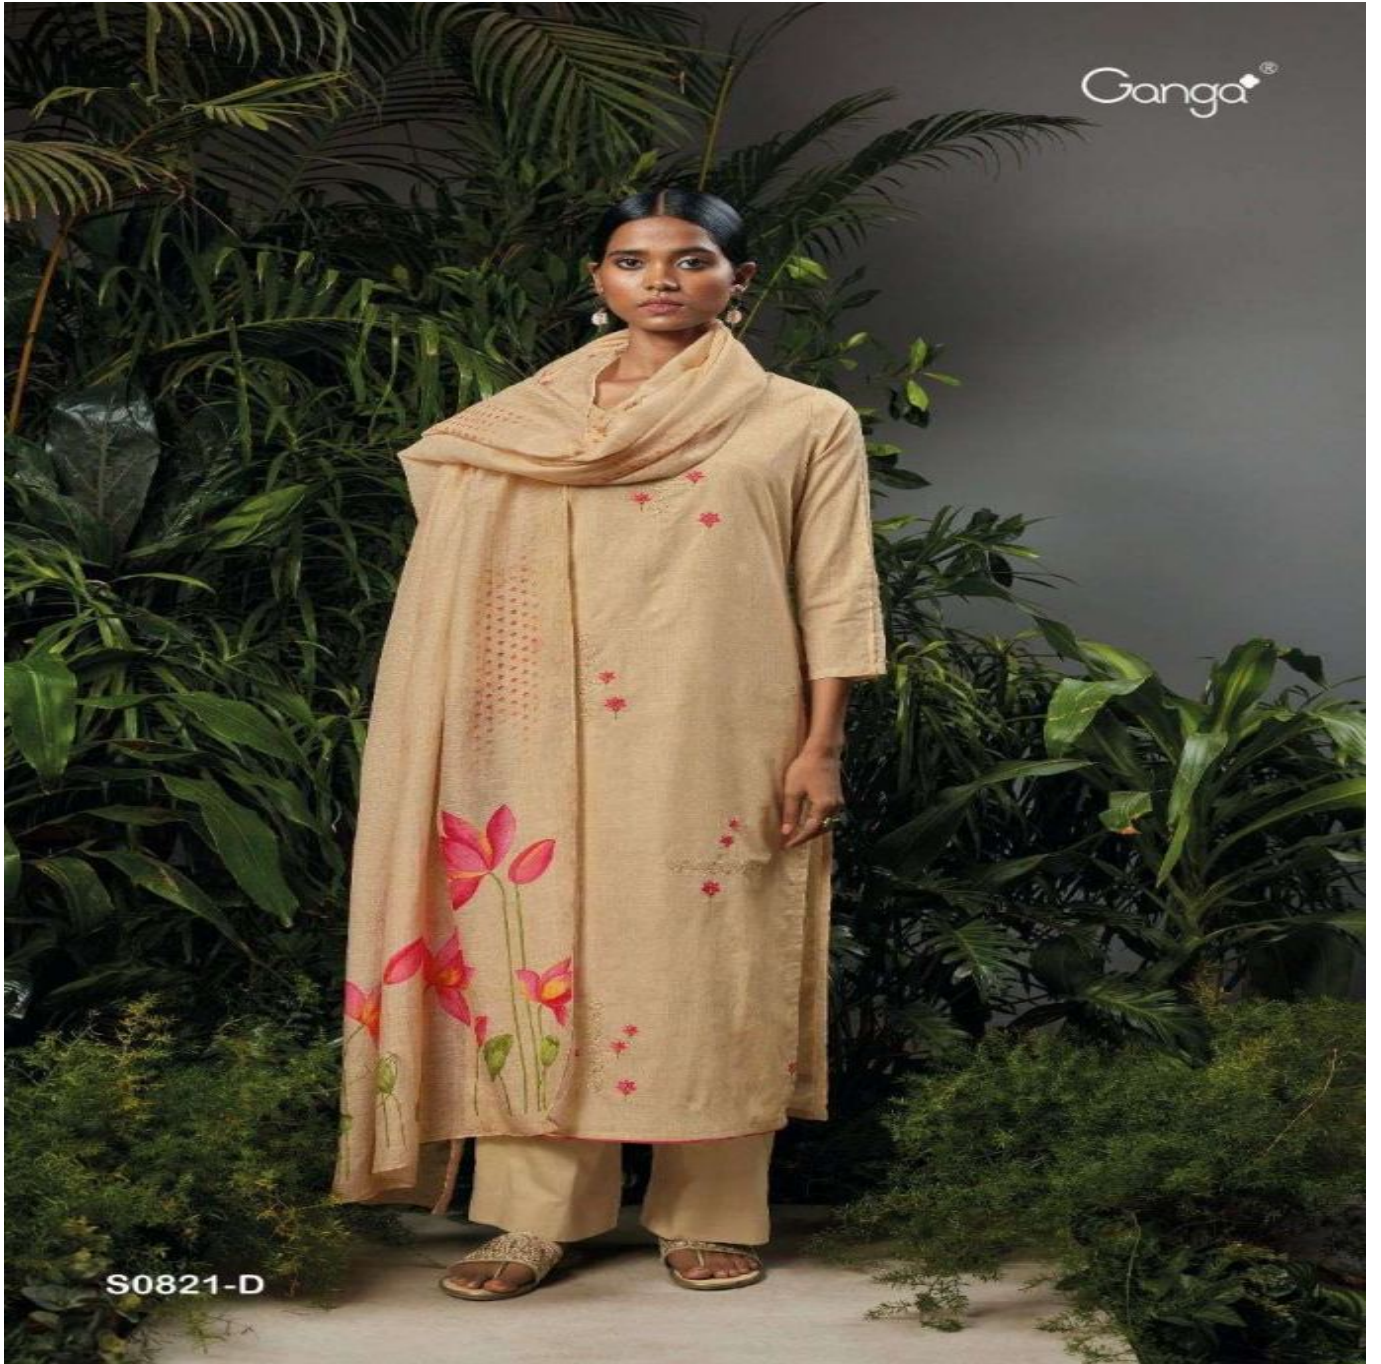

Ganga®

S0821-A

Ganga®

D.NO.S0821
AILEE

Ganga®

S0821-C

Ganga®

S0821-B

Ganga®

S0821-D

PRODUCT NAME	AILEE
D.NO.	S0821
DESCRIPTION	<p>TOP PREMIUM COTTON PRINTED WITH EMBROIDERY</p> <p>BOTTOM PREMIUM COTTON SOLID</p> <p>DUPATTA FINEST BEMBERG LAWN PRINTED</p>
HSN CODE	520851
WHOLESALE PRICE	1495- EACH+GST(EXTRA)