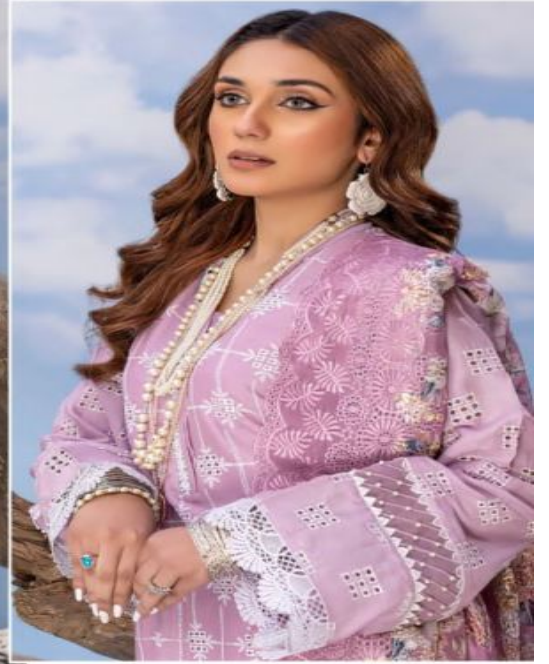

ALK

Cam
Heav

BC

Tub

ALK[®]
AL KHUSHBU[®]
ADAN LIBAS
LAWN COLLECTION
VOL-3

ALK D.No.4097

TOP

Cambric Cotton With
Heavy Emboidery Work

BOTTOM-INNER

Semi Lawn

DUPATTA

Tubby Silk With Print

ALK[®]
AL KHUSHBU[®]
ADAN LIBAS
LAWN COLLECTION
VOL-3

ALK D.No.4094

TOP

Cambric Cotton With
Heavy Emboidery Work

BOTTOM-INNER

Semi Lawn

DUPATTA

Tubby Silk With Print

ALK[®]
AL KHUSHBU[®]
ADAN LIBAS
LAWN COLLECTION
VOL-3

ALK D.No.4095

TOP

Cambric Cotton With
Heavy Emboidery Work

BOTTOM-INNER

Semi Lawn

DUPATTA

Tubby Silk With Print

ADAN LIBAS
LAWN COLLECTION
VOL-3

TOP Cambric cotton with heavy embroidery work

BOTTOM-INNER Semi Lawn

DUPATTA Tubby silk with print