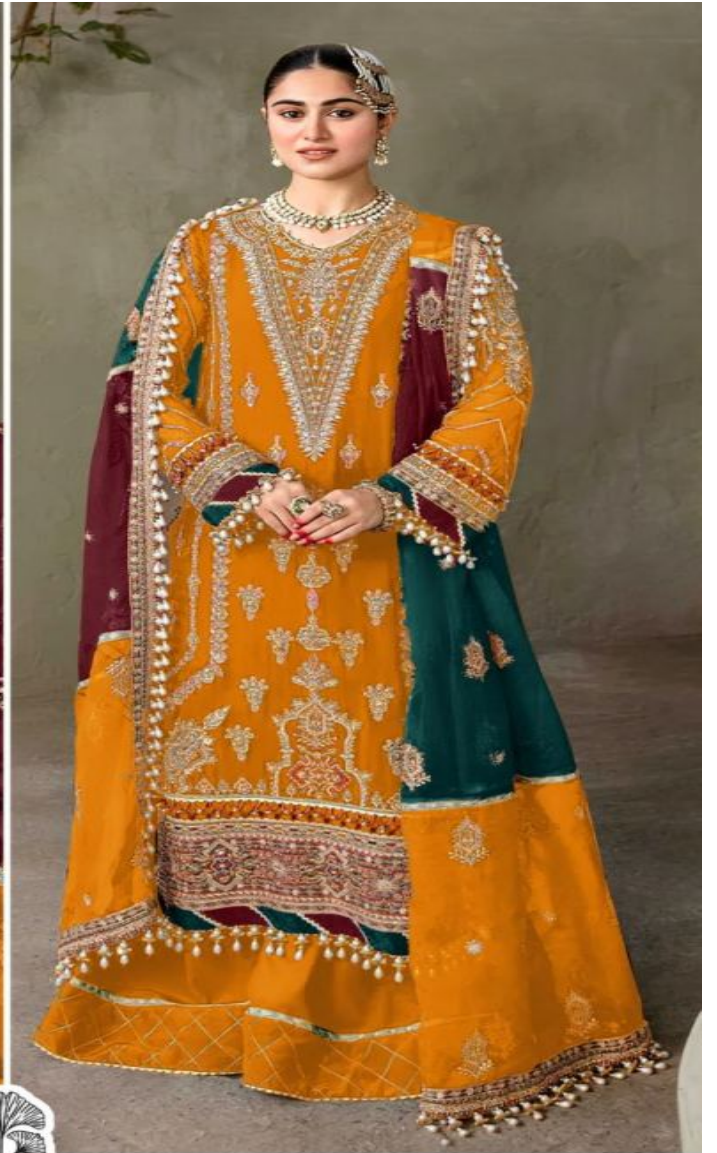

AAEESHA
COLOURS VOL-1

TOP Fox Georgette
with Embroidery

ZAHA

BOTTOM-INNER Dull santoon

D.No.10112-C

DUPATTA Fox Georgette
with Embroidery

AAEESHA

VOL-1

10112 HITS COLOURS

ZAHA

TOP
Faux Georgette
with Embroidery

BOTTOM-INNER
Dull santoon

DUPATTA
Nazmin with
Embroidery

10112-A

10112-B

10112-C

AAEESHA
COLOURS VOL-1

TOP Fox Georgette
with Embroidery

ZAHA

BOTTOM-INNER Dull santoon

D.No.10112-B

DUPATTA Fox Georgette
with Embroidery

AAEESHA
COLOURS VOL-1

TOP Fox Georgette
with Embroidery

ZAHA

BOTTOM-INNER Dull santoon

D.No.10112-A

DUPATTA Fox Georgette
with Embroidery