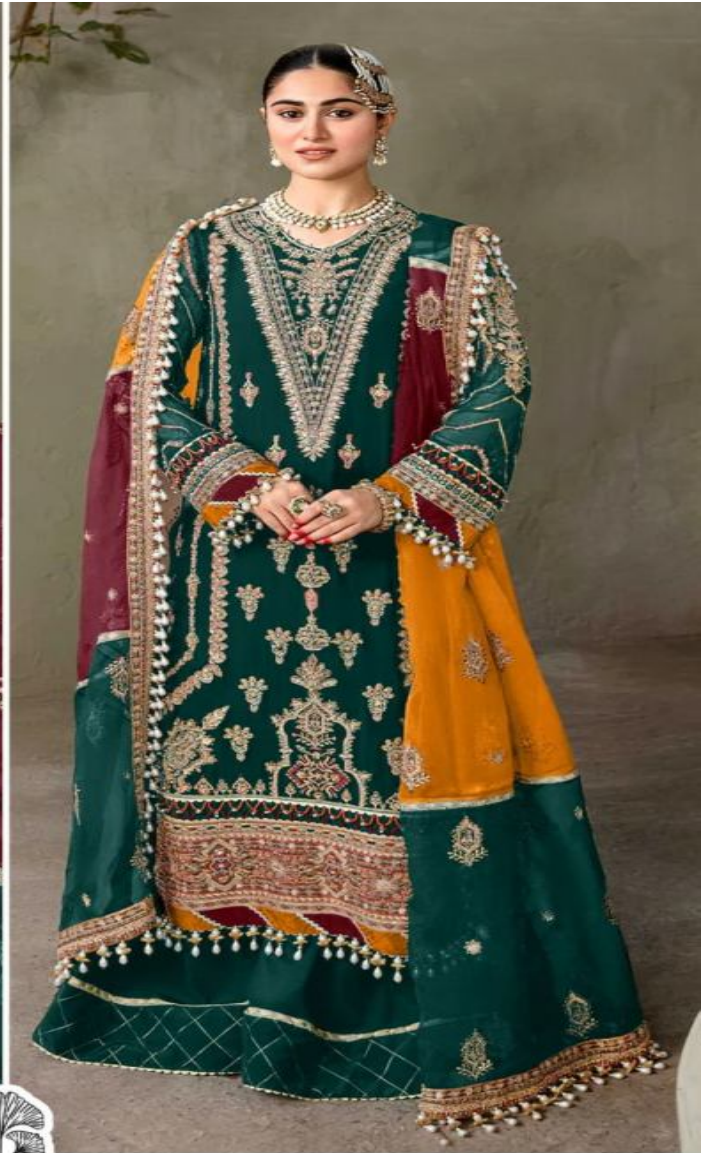

AAEESHA
COLOURS VOL-1

TOP Fox Georgette
with Embroidery

ZAHA

BOTTOM-INNER Dull santoon

D.No.10112-C

DUPATTA Fox Georgette
with Embroidery

AAEESHA

VOL-1

10112 HITS COLOURS

ZAHA

TOP
Faux Georgette
with Embroidery

BOTTOM-INNER
Dull santoon

DUPATTA
Nazmin with
Embroidery

10112-A

10112-B

10112-C

AAEESHA
COLOURS VOL-1

TOP Fox Georgette
with Embroidery

ZAHA

BOTTOM-INNER Dull santoon

D.No.10112-B

DUPATTA Fox Georgette
with Embroidery

AAEESHA
COLOURS VOL-1

TOP Fox Georgette
with Embroidery

ZAHA

BOTTOM-INNER Dull santoon

D.No.10112-A

DUPATTA Fox Georgette
with Embroidery