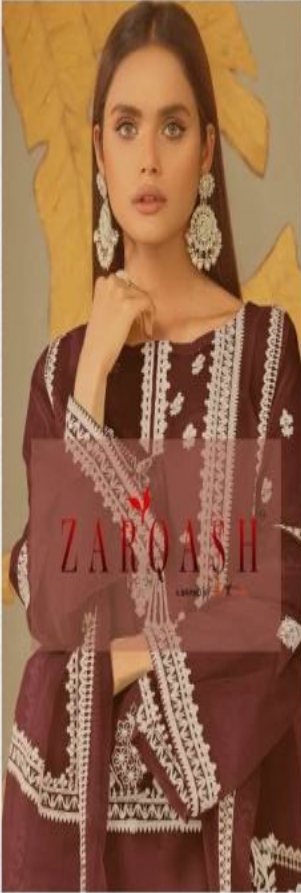

ZARQASH®

A BRAND BY KIZIYEA

TOP
HEAVY GEORGETTE
FABRICS