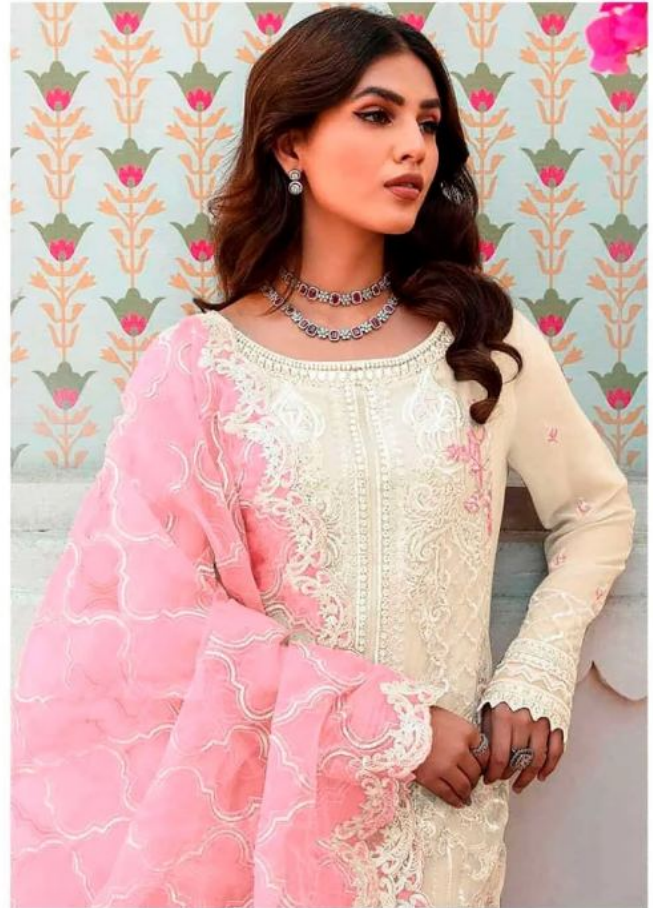

ZARQASH®
A BRAND BY KINEX

Z-3094-B

TOP - ORGANZA HEAVY EMBROIDERED WITH PEARLS
INNER BOTTOM - HEAVY SANTOON
DUPATTA - ORGANZA HEAVY EMBROIDERED

ZARQASH®
A BRAND BY KINEX

Z-3094-A

TOP - ORGANZA HEAVY EMBROIDERED WITH PEARLS
INNER BOTTOM - HEAVY SANTOON
DUPATTA - ORGANZA HEAVY EMBROIDERED

ZARQASH®
A BRAND BY KINEX

Z-3094-C

TOP - ORGANZA HEAVY EMBROIDERED WITH PEARLS
INNER BOTTOM - HEAVY SANTOON
DUPATTA - ORGANZA HEAVY EMBROIDERED

ZARQASH[®]
A BRAND BY KINEX

Z-3094-D

TOP - ORGANZA HEAVY EMBROIDERED WITH PEARLS
INNER BOTTOM - HEAVY SANTOON
DUPATTA - ORGANZA HEAVY EMBROIDERED

ZARQASH[®]

A BRAND BY KATYUKA

Z-3094-A

Z-3094-B

Z-3094-C

Z-3094-D

TOP

ORGANZA HEAVY EMBROIDERED WITH PEARLS

INNER/BOTTOM

HEAVY SANTOON

DUPATTA

ORGANZA HEAVY EMBROIDERED