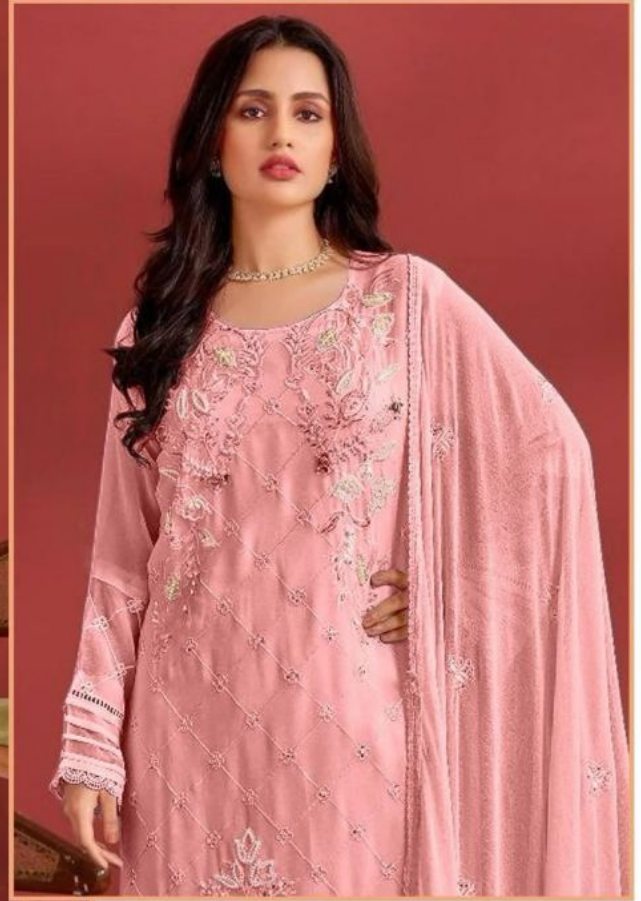

TOP - FOX GEORGETTE HEAVY EMBROIDERED WITH KHATLI
WORK & GPO

INNER BOTTOM - HEAVY SANTOON

DUPATTA - FOX GEORGETTE HEAVY EMBROIDERED WITH GPO

B-30 A

TOP - FOX GEORGETTE HEAVY EMBROIDERED WITH KHATLI
WORK & GPO

INNER BOTTOM - HEAVY SANTOON

DUPATTA - FOX GEORGETTE HEAVY EMBROIDERED WITH GPO

B-30 C

TOP - FOX GEORGETTE HEAVY EMBROIDERED WITH KHATLI
WORK & GPO
INNER BOTTOM - HEAVY SANTOON
DUPATTA - FOX GEORGETTE HEAVY EMBROIDERED WITH GPO

B-30 B

TOP - FOX GEORGETTE HEAVY EMBROIDERED WITH KHATLI
WORK & GPO
INNER BOTTOM - HEAVY SANTOON
DUPATTA - FOX GEORGETTE HEAVY EMBROIDERED WITH GPO

B-30 D

TOP - FOX GEORGETTE HEAVY EMBROIDERED WITH KHATLI WORK & GPO

INNER BOTTOM - HEAVY SANTOON

DUPATTA - FOX GEORGETTE HEAVY EMBROIDERED WITH GPO

B 30 - A

B 30 - B

B 30 - C

B 30 - D