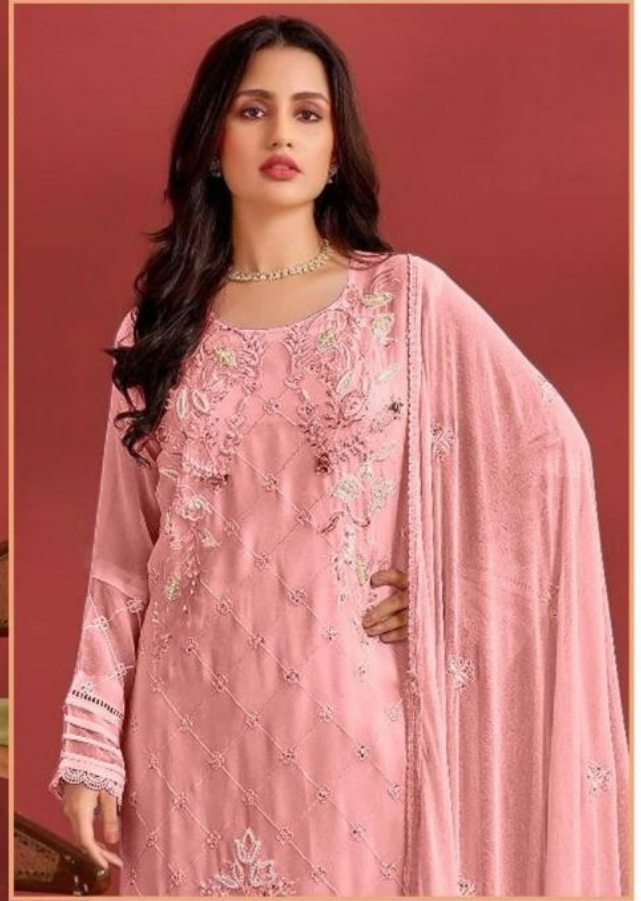

TOP - FOX GEORGETTE HEAVY EMBROIDERED WITH KHATLI  
WORK & GPO

INNER BOTTOM - HEAVY SANTOON

DUPATTA - FOX GEORGETTE HEAVY EMBROIDERED WITH GPO

**B-30 A**

TOP - FOX GEORGETTE HEAVY EMBROIDERED WITH KHATLI  
WORK & GPO

INNER BOTTOM - HEAVY SANTOON

DUPATTA - FOX GEORGETTE HEAVY EMBROIDERED WITH GPO

**B-30 C**

TOP - FOX GEORGETTE HEAVY EMBROIDERED WITH KHATLI  
WORK & GPO  
INNER BOTTOM - HEAVY SANTOON  
DUPATTA - FOX GEORGETTE HEAVY EMBROIDERED WITH GPO

**B-30 B**

TOP - FOX GEORGETTE HEAVY EMBROIDERED WITH KHATLI  
WORK & GPO

INNER BOTTOM - HEAVY SANTOON

DUPATTA - FOX GEORGETTE HEAVY EMBROIDERED WITH GPO

**B-30 D**

TOP - FOX GEORGETTE HEAVY EMBROIDERED WITH KHATLI WORK & GPO

INNER BOTTOM - HEAVY SANTOON

DUPATTA - FOX GEORGETTE HEAVY EMBROIDERED WITH GPO

B 30 - A

B 30 - B

B 30 - C

B 30 - D