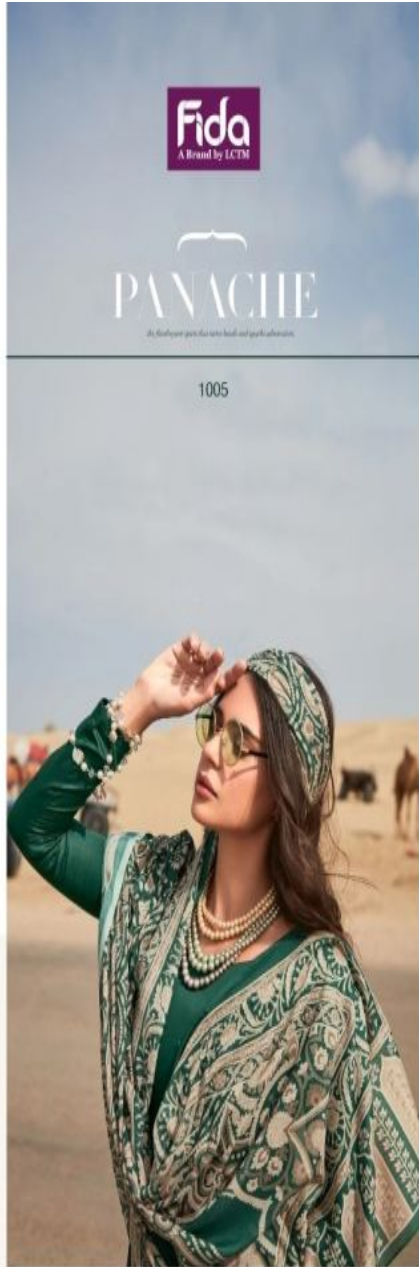

Fida
A Brand by LCTM

TAKSHI

POISE

Be quiet enough that you can hear the sound of your feet, and you'll know the moment you're walking.

1006

Fida
A Brand by LCTM

CLASS

An blend of new fabrics and motifs make this collection very soft.

1003

1004

1005

1006

TOP : PURE COTTON SATIN SOLID WITH PREMIUM EMBROIDERY

BOTTOM : PURE COTTON SATIN SOLID

DUPATTA : DIGITAL MUSLIN

FLAIR