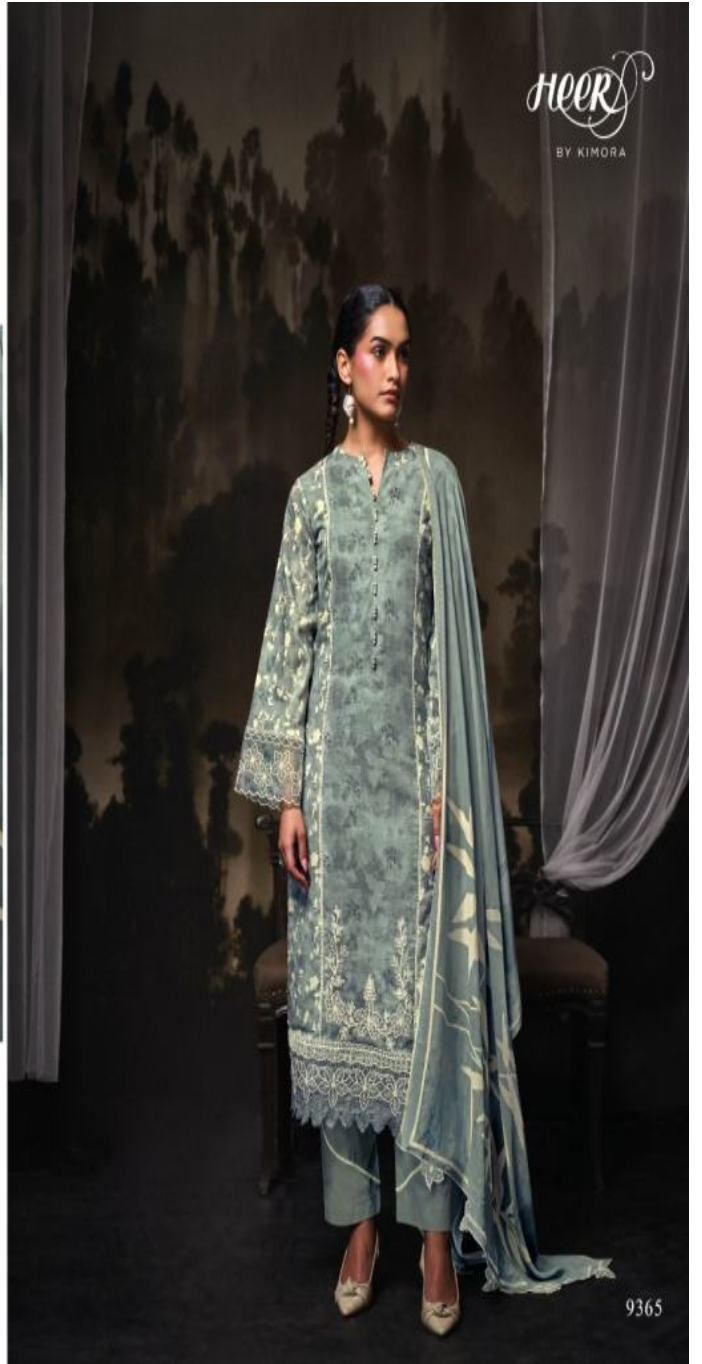

HEER
BY KIMORA

9365