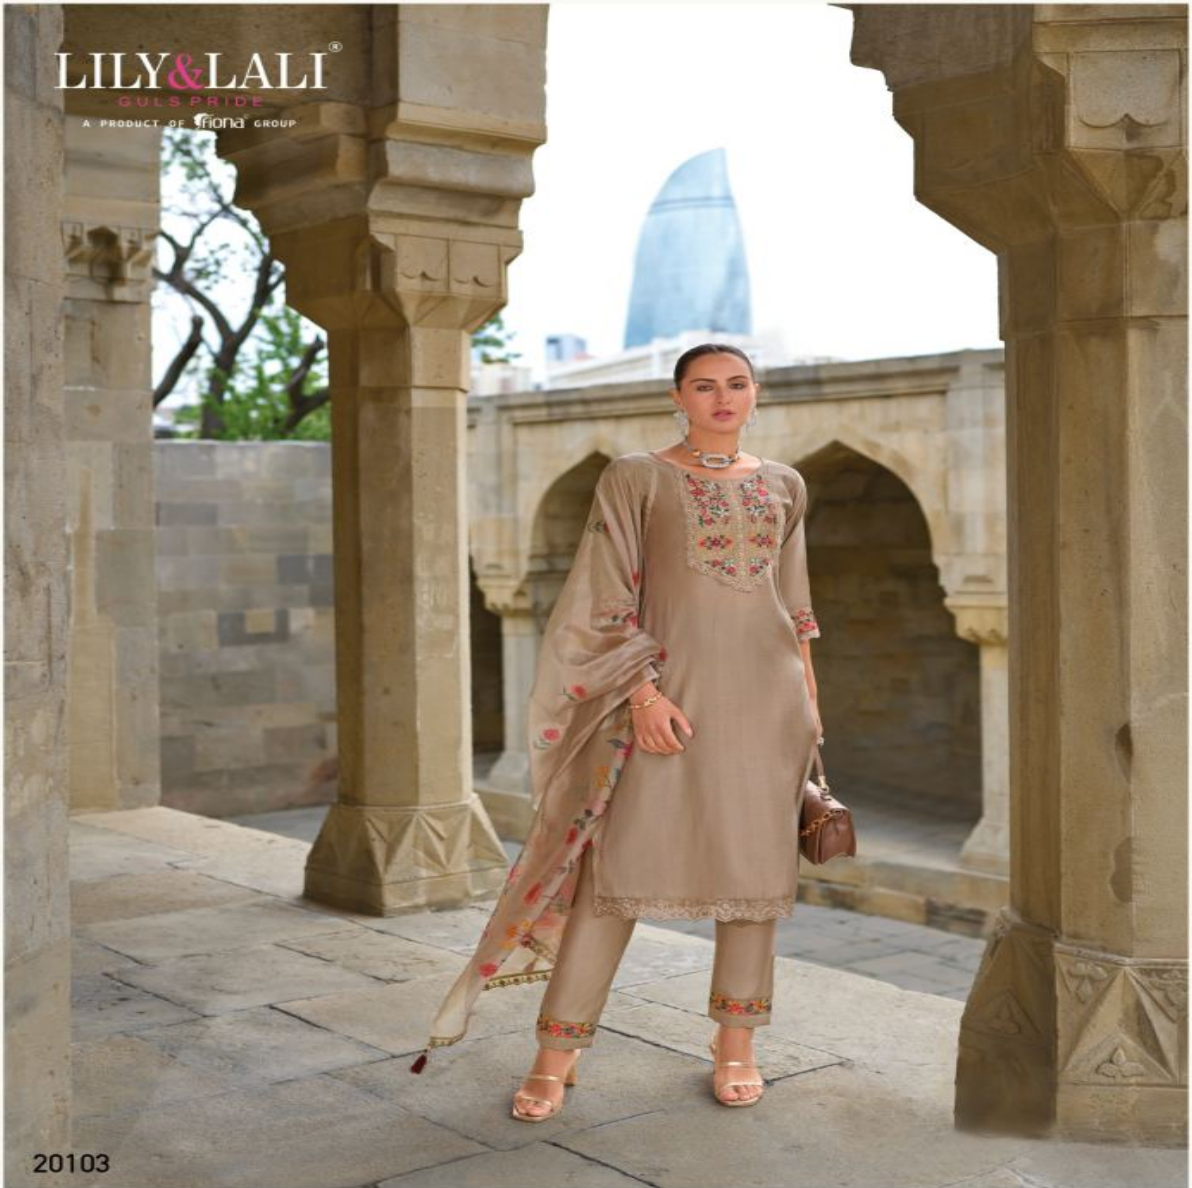

LILY & LALI®
GULS PRIDE
A PRODUCT OF Triona GROUP

20103