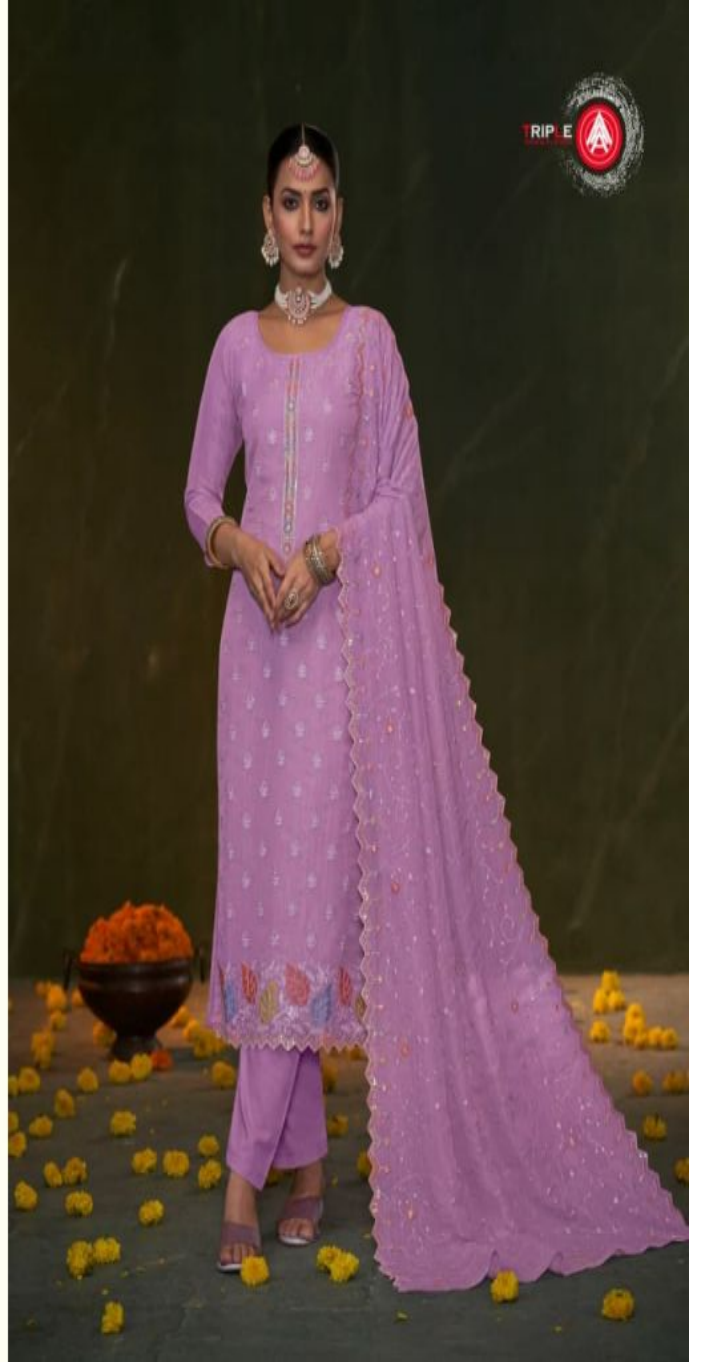

CELEBRATE . . . *Satvata sadbhavaya, shantam asti, anantam.*

GLAMOROUS

DN | 13155

DN | 13151

DYNAMICS

DN | 13156

13151

13152

13153

13154

13155

13156

- TOP - CRUNSHI SILK WITH HEAVY WORK
- BOTTOM+INNER - HEAVY DULL SANTOON
- DUPATTA - CRUNSHI SILK WITH HEAVY WORK
- DESIGNS - 06

CATALOGUE :- **EEMA**

RATE :- 1085/-