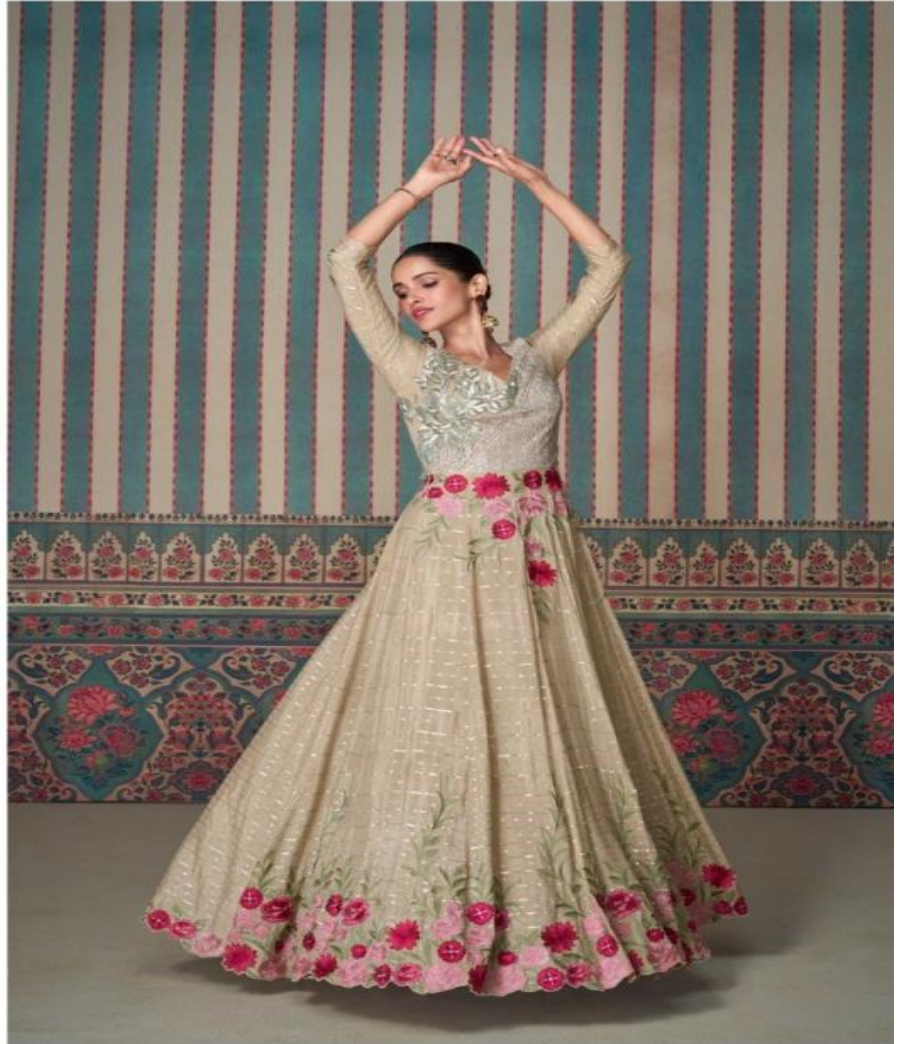

SAYURI[®]
Designer

STYLE ICON

Elegance is the only beauty that never fades

D NO-5681

5681

5682

5683

SAYURI[®]
Designer