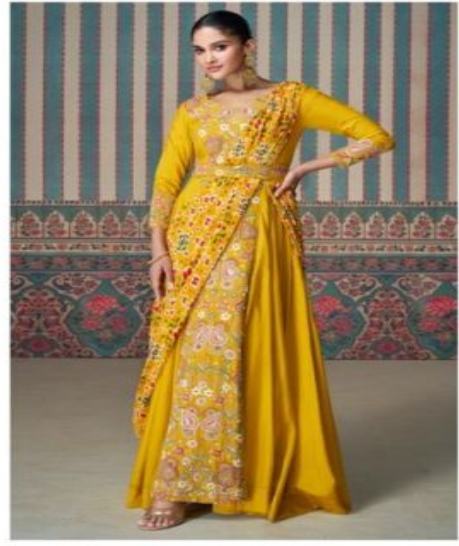

SAYURI[®]
Designer

STYLE ICON

Elegance is the only beauty that never fades

D NO-5681

5681

5682

5683

SAYURI[®]
Designer