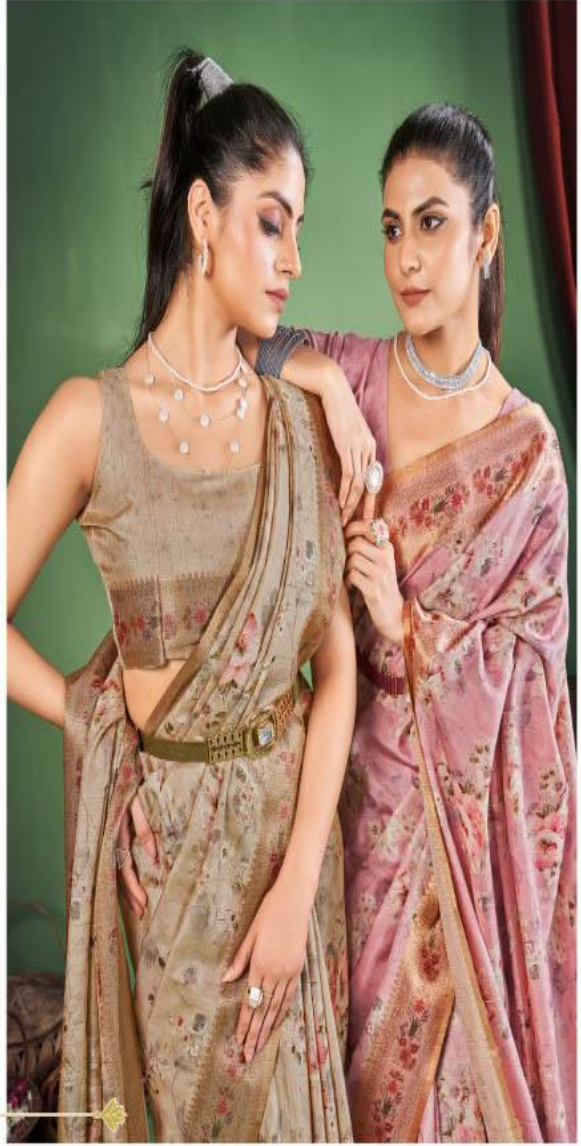

Timeless
CLASSIC