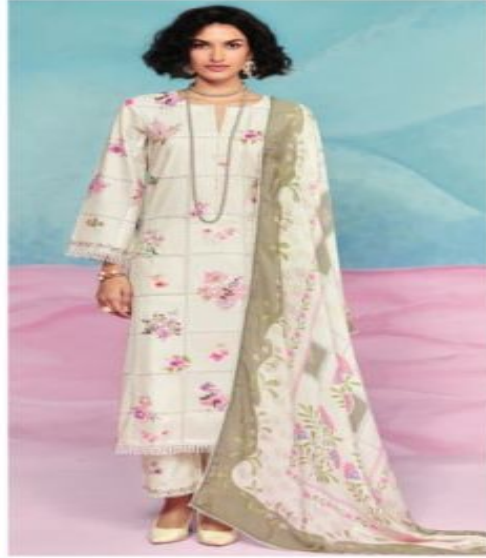

Sohni

DREAM

701

702

703

704