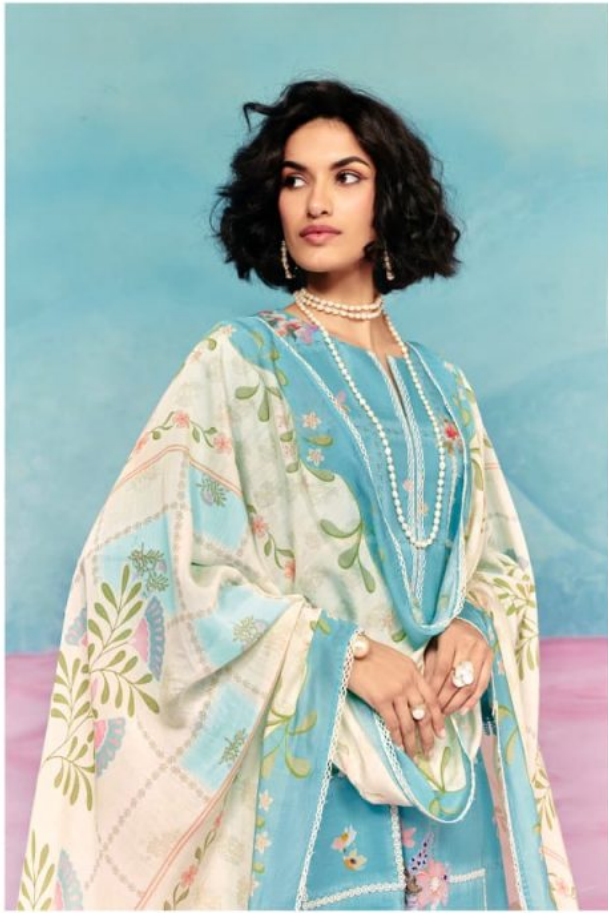

KIMORA'S
Sohrai

Celebrate togetherness and joy wearing
festive dresses designed to enhance your inner glow and confidence.