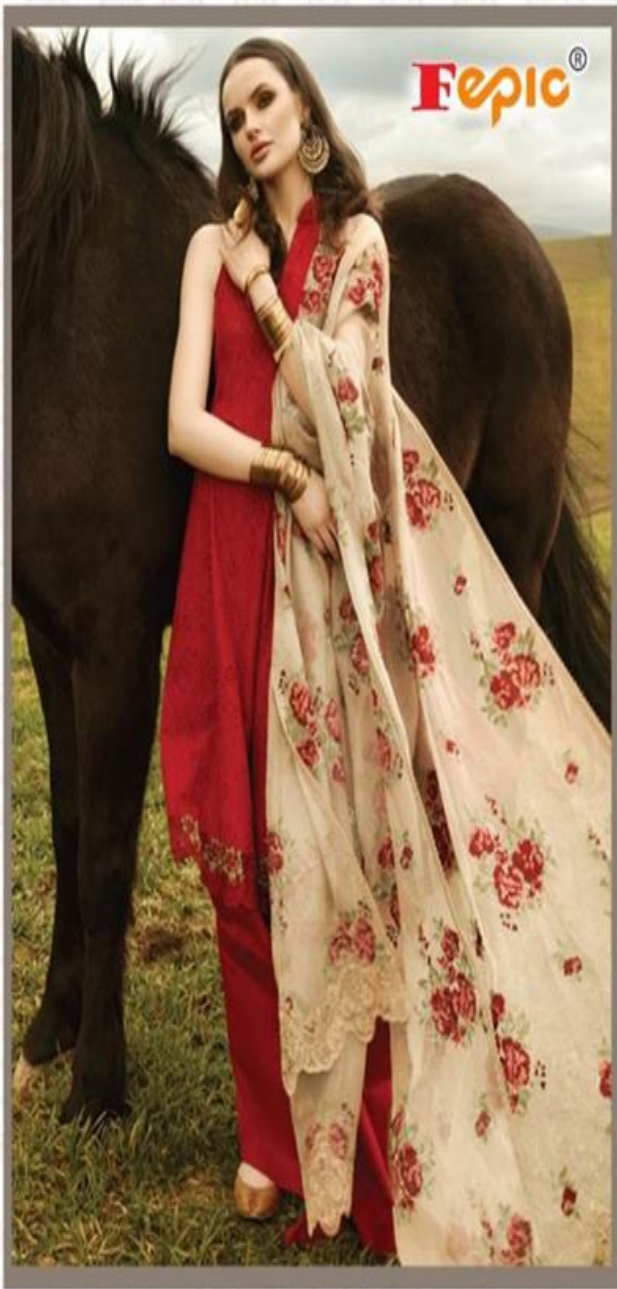

D.NO.37005