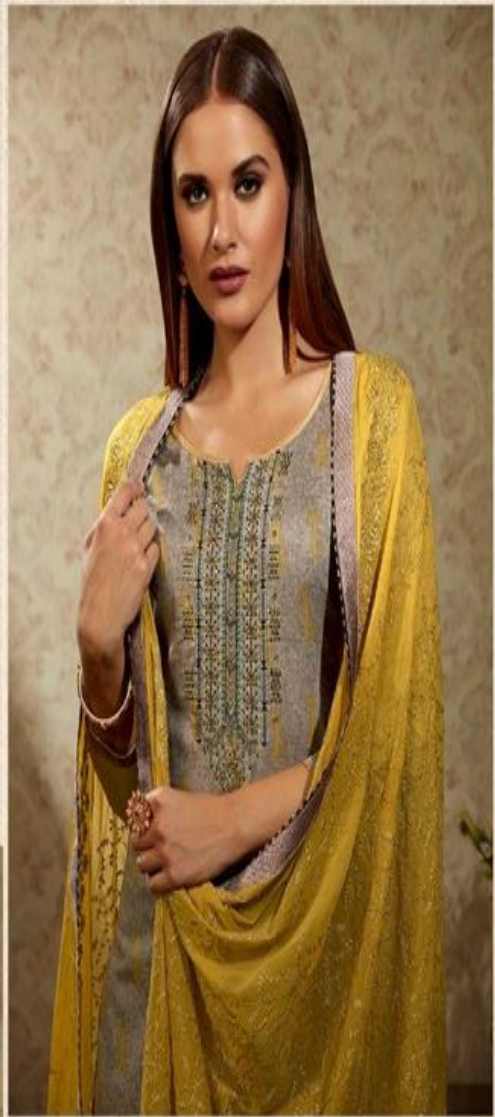

10051

Optimized by www.ImageOptimizer.net