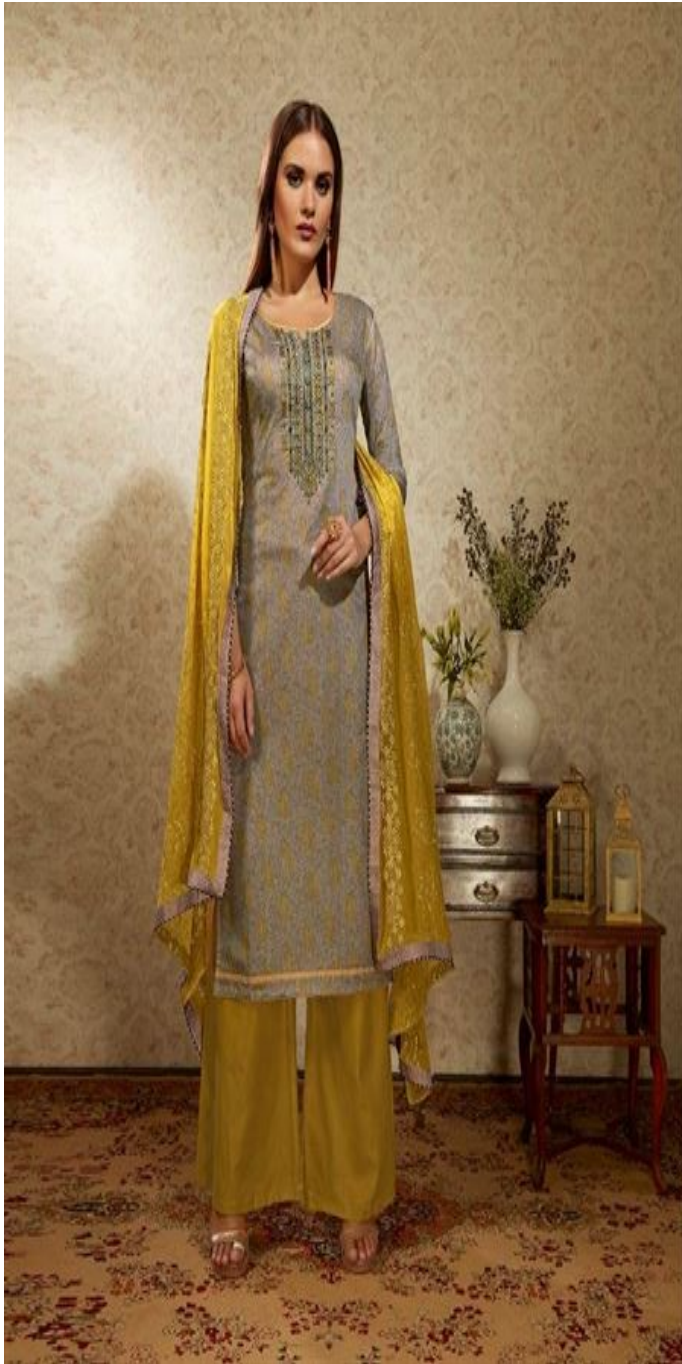

10051

Optimized by www.ImageOptimizer.net