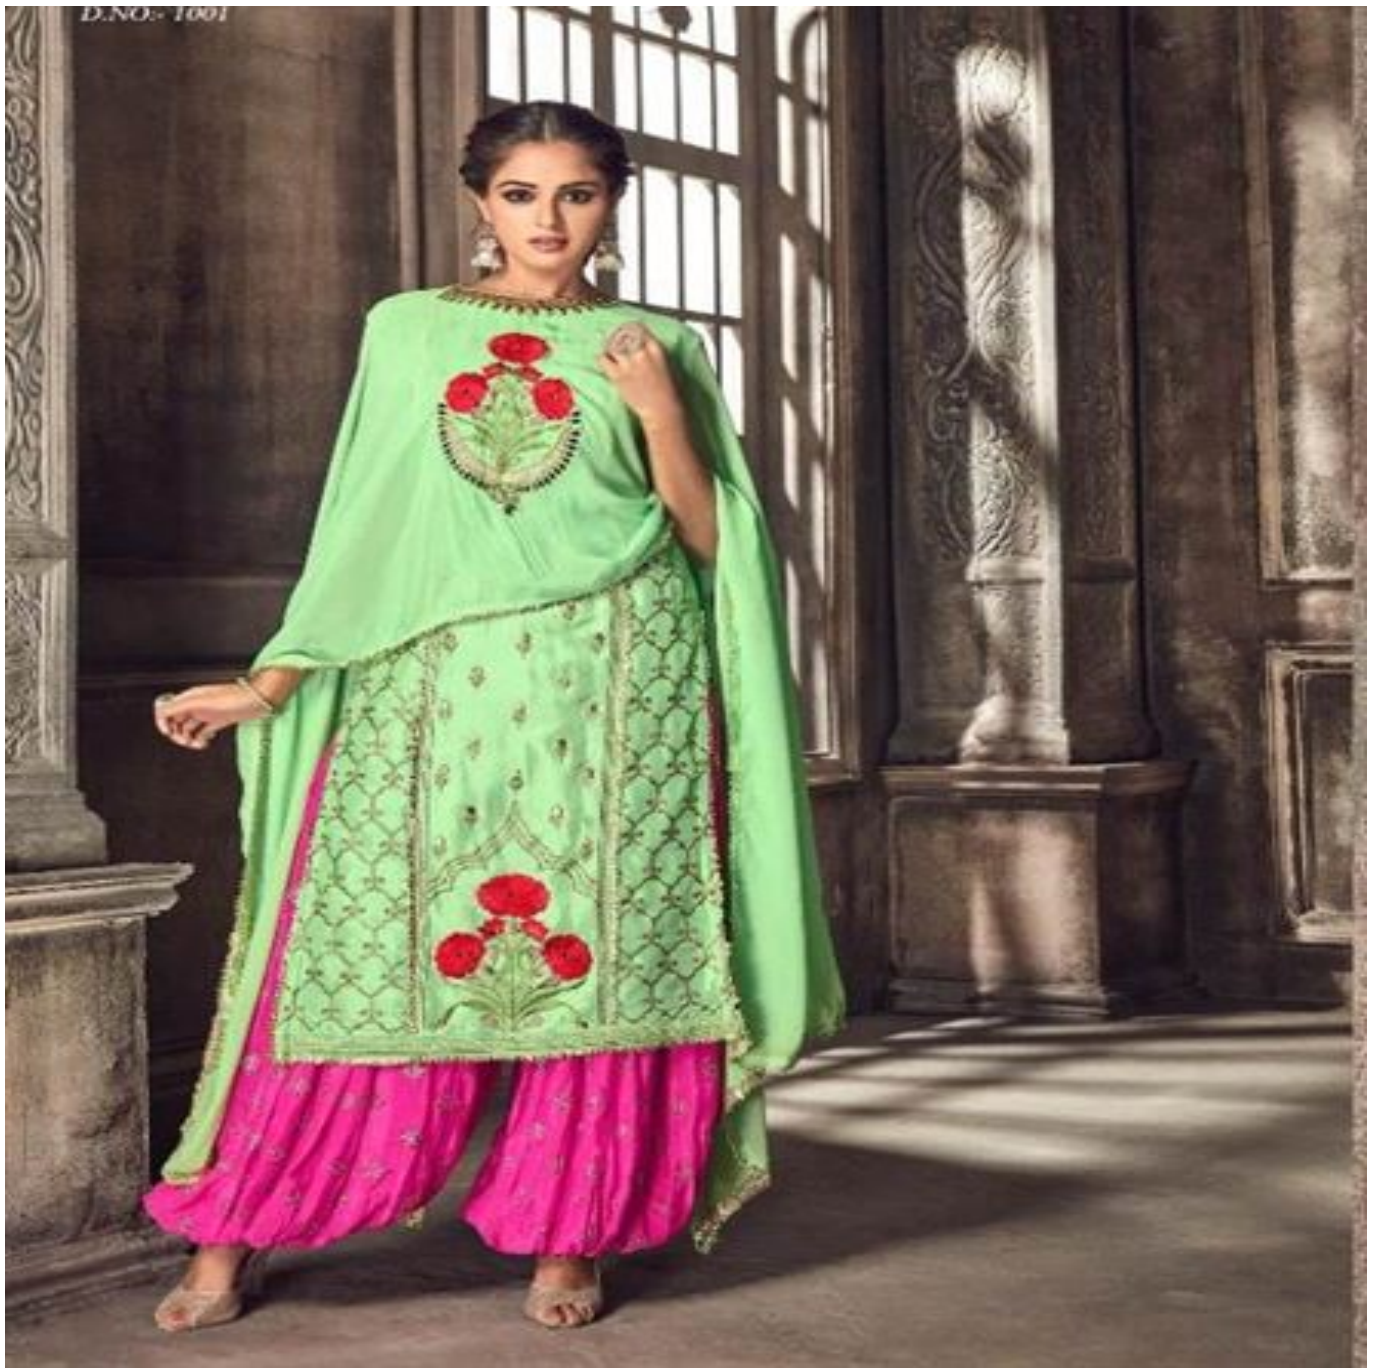

D.NO:- 1001

Shree
FABZ

D.NO- 1003

Optimized by www.ImageOptimizer.net

Shree
FAB

Power of
style

Optimized by www.ImageOptimizer.net

D.NO- 1001

Optimized by www.ImageOptimizer.net

Shree
FAB

Soulful
retreat

D.NO: 1001

Optimized by www.ImageOptimizer.net

Fashion alert

D.NO- 1002

Optimized by www.ImageOptimizer.net