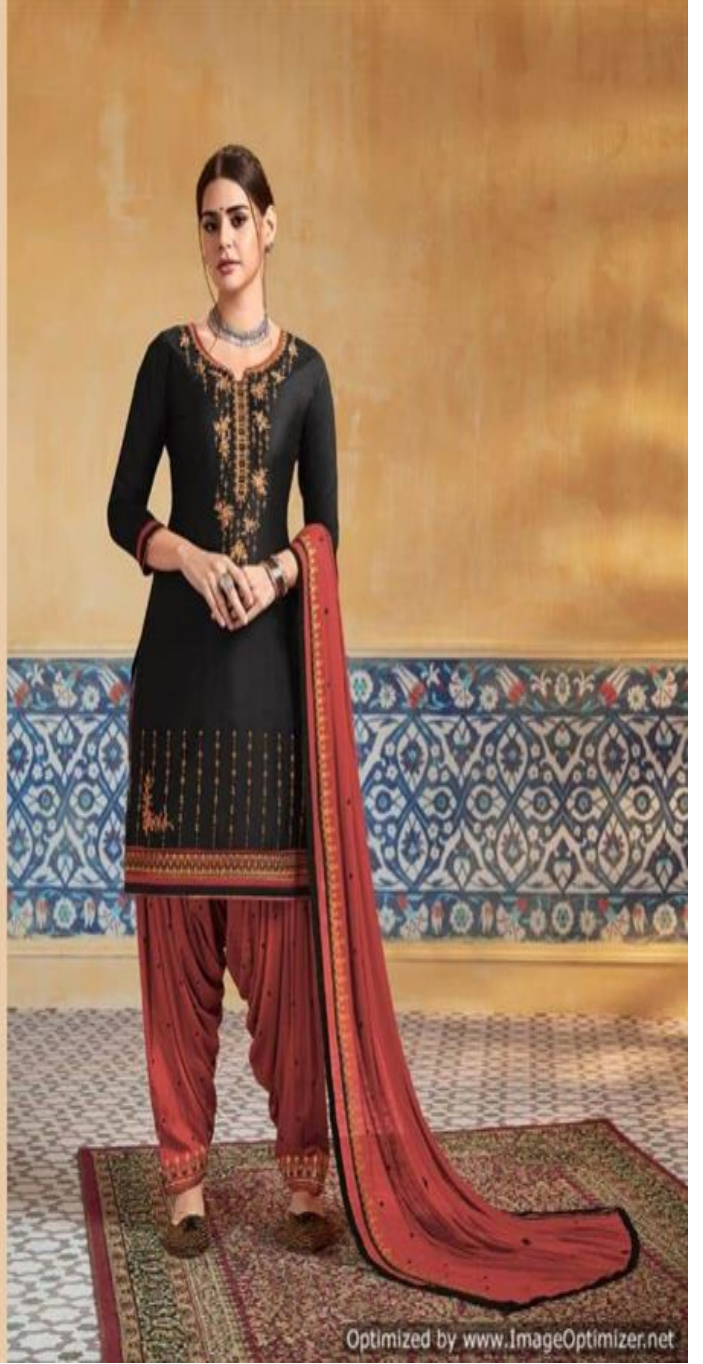

5221

Optimized by www.ImageOptimizer.net

5222

Optimized by www.ImageOptimizer.net

CATALOG NAME

Patiala House Vol - 74

PIECES : **8**

	FABRICS DETAILS (Material Only)
TOP	PURE SATIN WITH EMBROIDERY WORK
BOTTOM	RAYON WITH EMBROIDERY WORK
DUPATTA	NAZNEEN WITH EMBROIDERY WORK