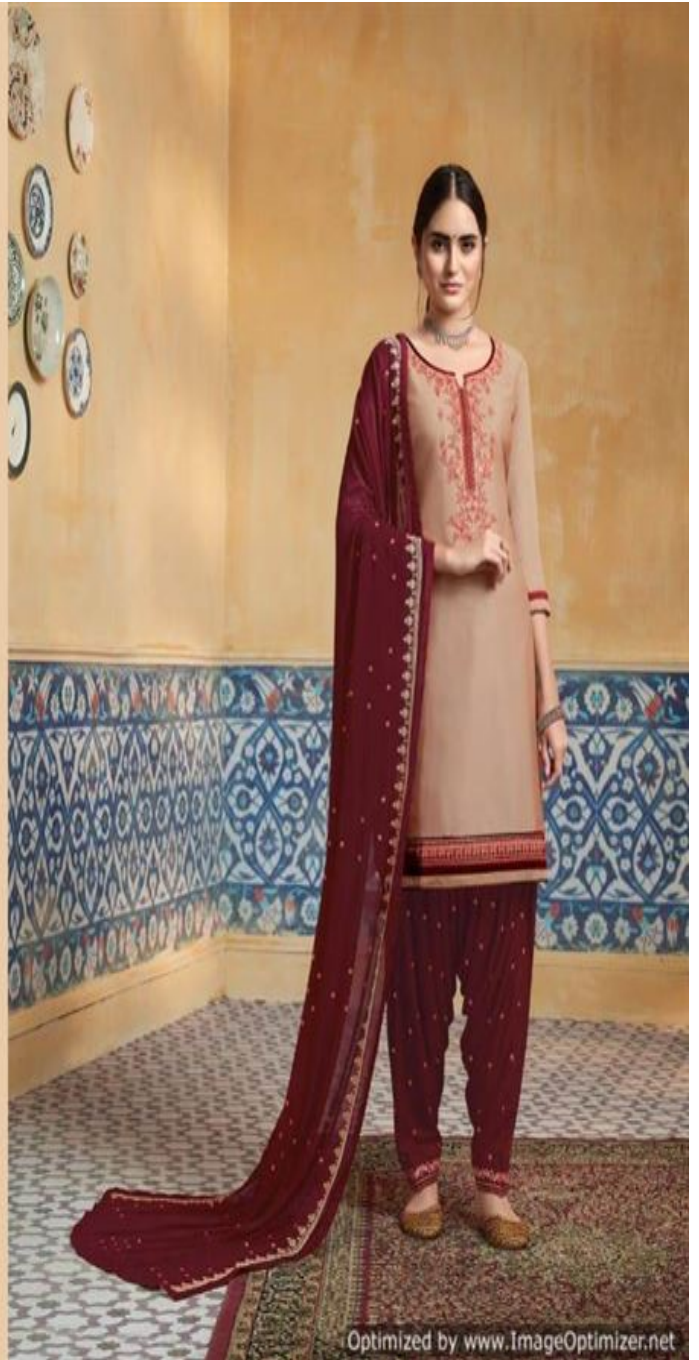

5221

Optimized by www.ImageOptimizer.net

5222

Optimized by www.ImageOptimizer.net

CATALOG NAME

Patiala House Vol - 74

PIECES : **8**

	FABRICS DETAILS (Material Only)
TOP	PURE SATIN WITH EMBROIDERY WORK
BOTTOM	RAYON WITH EMBROIDERY WORK
DUPATTA	NAZNEEN WITH EMBROIDERY WORK