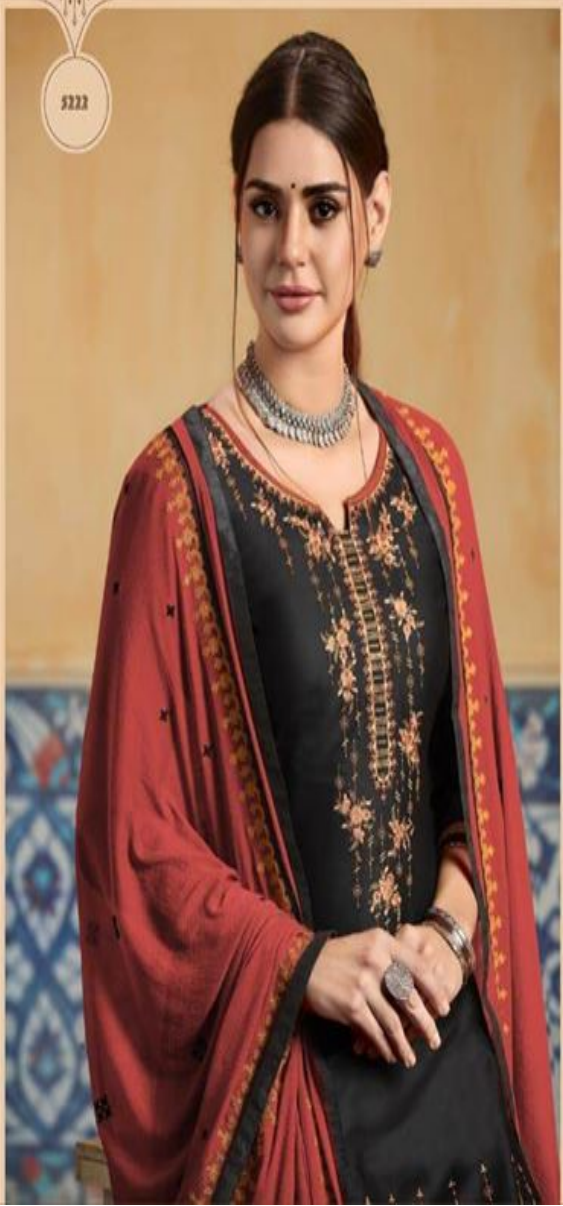

5221

Optimized by www.ImageOptimizer.net

5222

Optimized by www.ImageOptimizer.net

CATALOG NAME

Patiala House Vol - 74

PIECES : **8**

	FABRICS DETAILS (Material Only)
TOP	PURE SATIN WITH EMBROIDERY WORK
BOTTOM	RAYON WITH EMBROIDERY WORK
DUPATTA	NAZNEEN WITH EMBROIDERY WORK