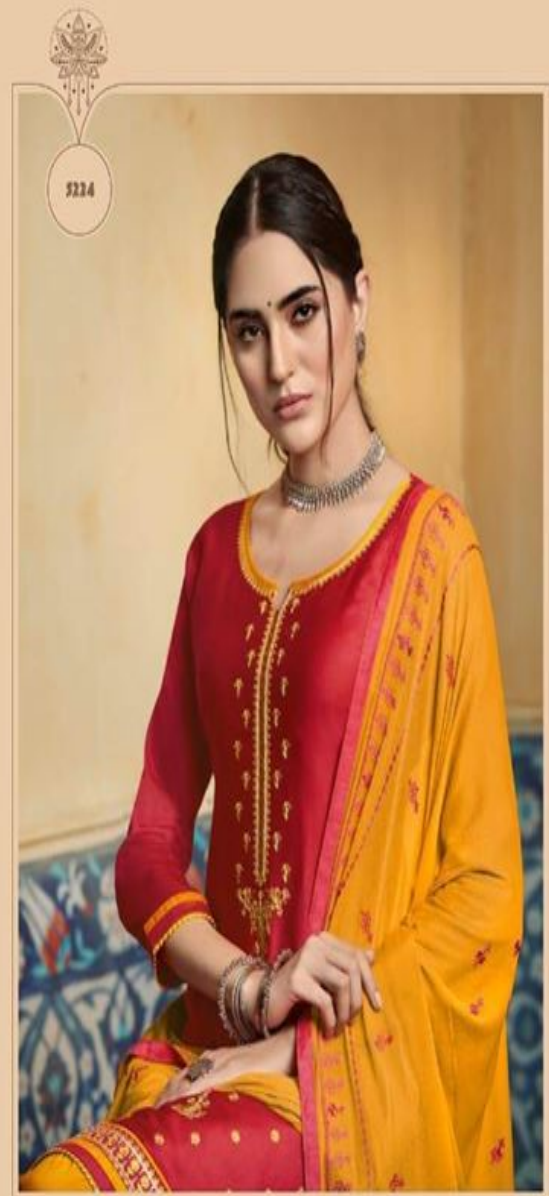

5221

Optimized by www.ImageOptimizer.net

5222

Optimized by www.ImageOptimizer.net

CATALOG NAME

Patiala House Vol - 74

PIECES : **8**

	FABRICS DETAILS (Material Only)
TOP	PURE SATIN WITH EMBROIDERY WORK
BOTTOM	RAYON WITH EMBROIDERY WORK
DUPATTA	NAZNEEN WITH EMBROIDERY WORK