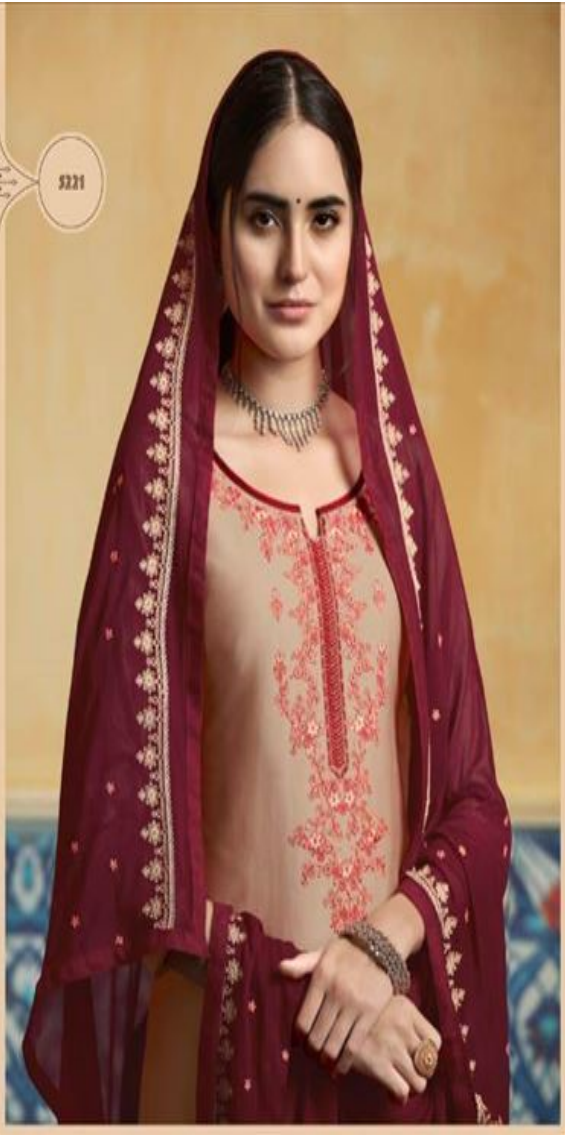

5221

Optimized by www.ImageOptimizer.net

5222

Optimized by www.ImageOptimizer.net

CATALOG NAME

Patiala House Vol - 74

PIECES : **8**

	FABRICS DETAILS (Material Only)
TOP	PURE SATIN WITH EMBROIDERY WORK
BOTTOM	RAYON WITH EMBROIDERY WORK
DUPATTA	NAZNEEN WITH EMBROIDERY WORK