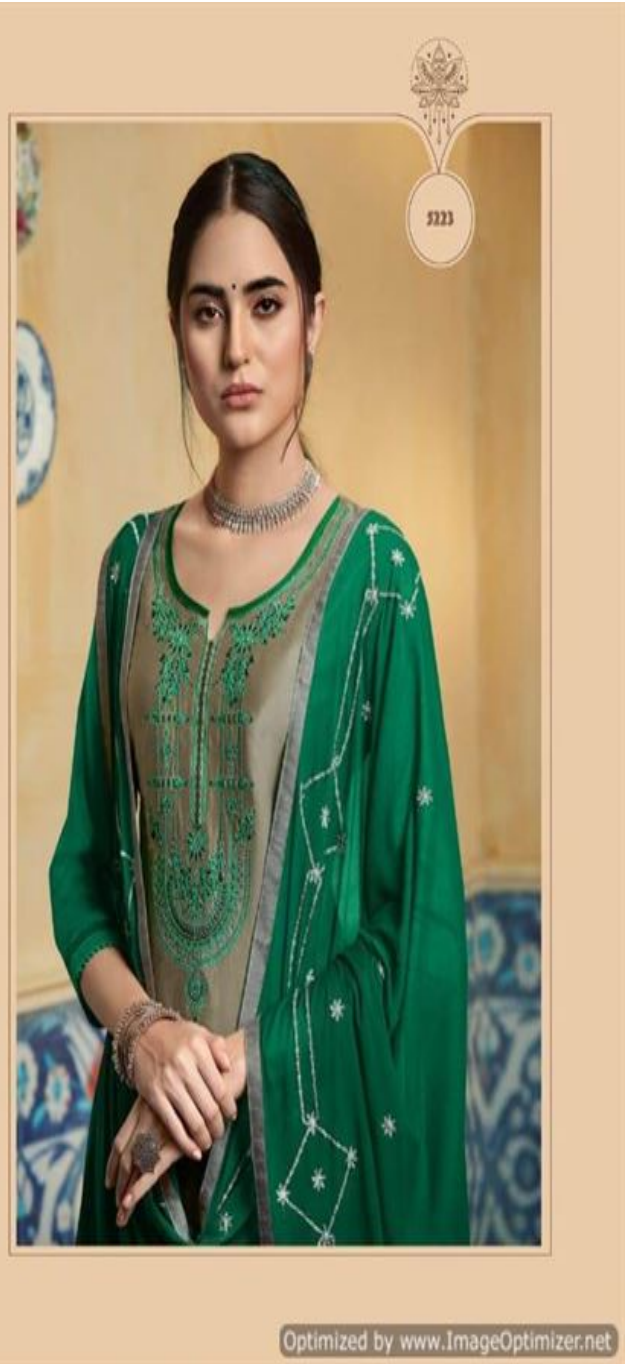

5221

Optimized by www.ImageOptimizer.net

5222

Optimized by www.ImageOptimizer.net

CATALOG NAME

Patiala House Vol - 74

PIECES : **8**

	FABRICS DETAILS (Material Only)
TOP	PURE SATIN WITH EMBROIDERY WORK
BOTTOM	RAYON WITH EMBROIDERY WORK
DUPATTA	NAZNEEN WITH EMBROIDERY WORK