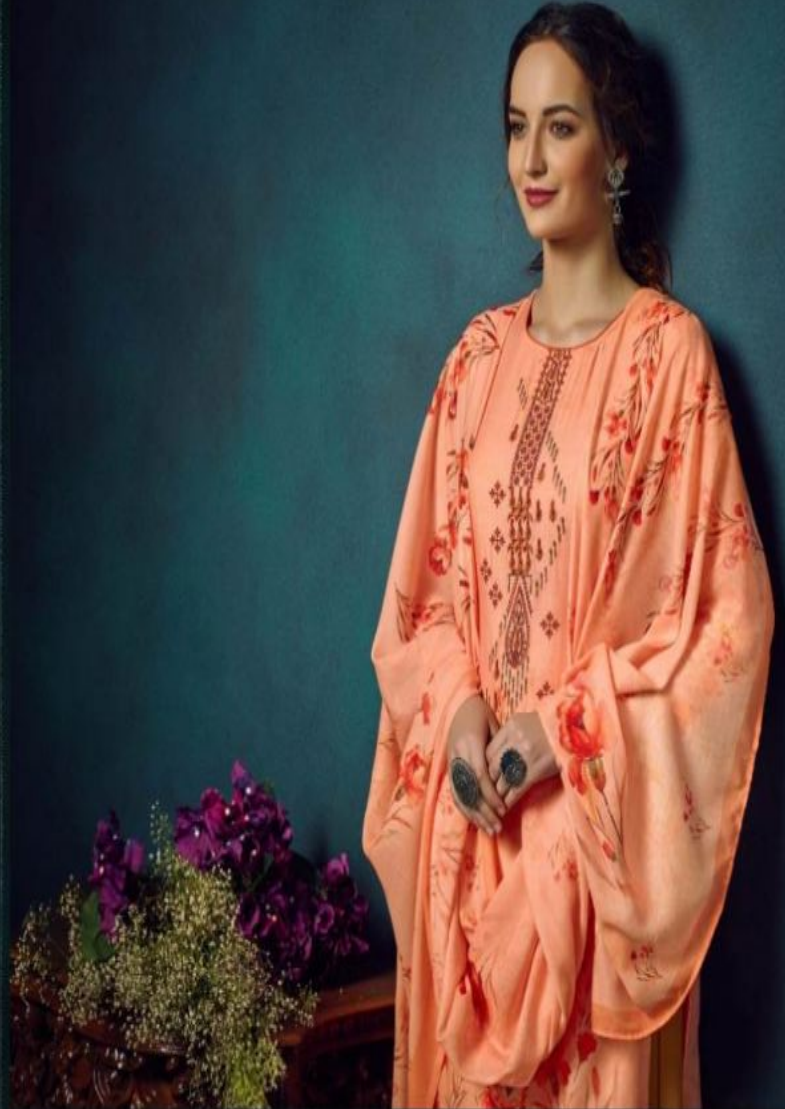

Belliza
Premium
Designer Brand

00284716N

Optimized by www.ImageOptimizer.net