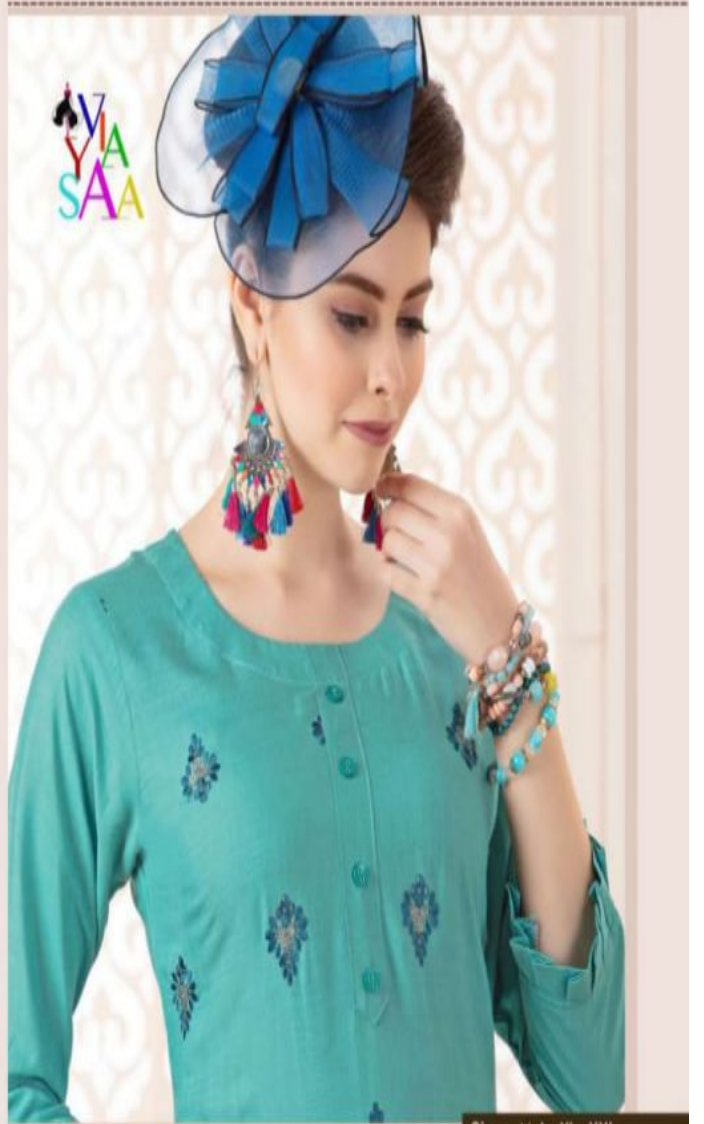

Length
Regular

Material

TOP: Reyon Slub
PALAZO: Heavy Reyon

N.R.I. COLLECTION

Style

Casual

Size : M, L, XL, XXL

MASTI...