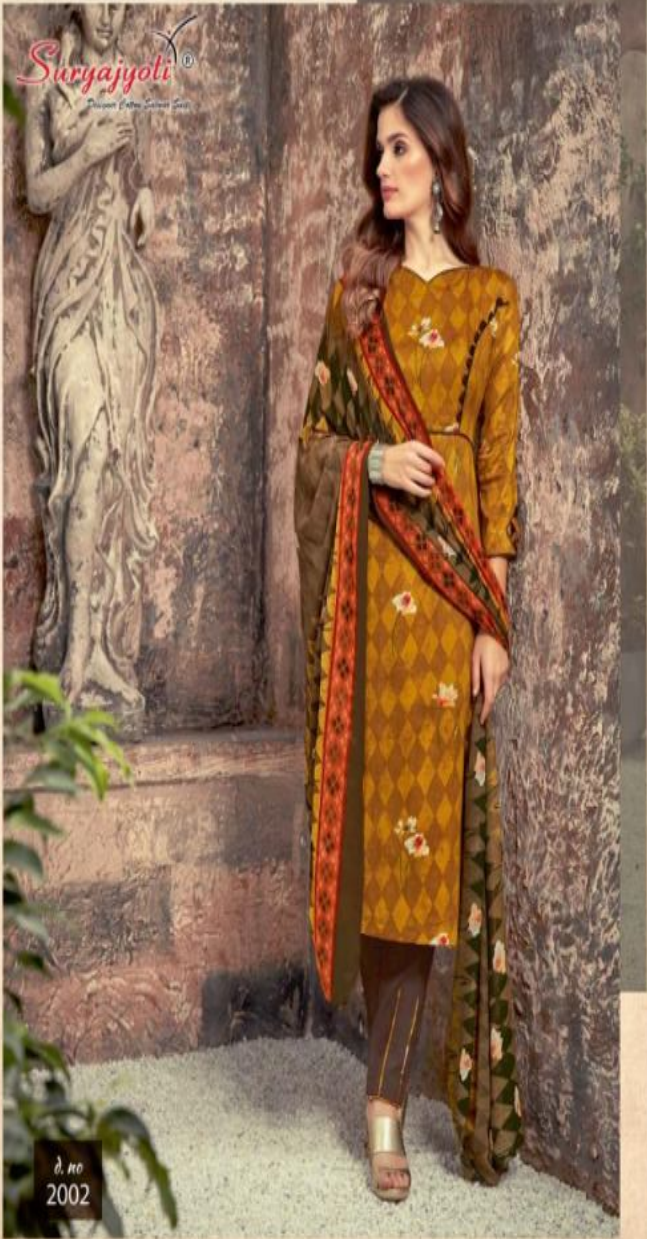

Suryajyoti
Designer Ethnic Wear

id. no
2002

2001

2002

2003

2004

2005

2006