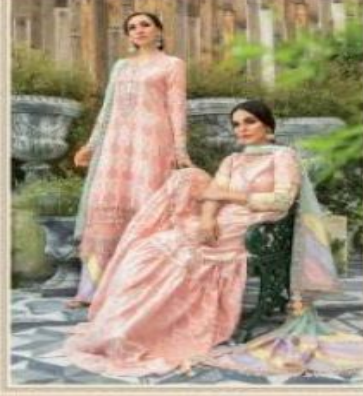

Maria.B

lawn -3 Super Nx

PRESENTING TO YOU OUR NEW CATALOGUE

Maria.B lawn -3 Super Nx

DESIGN NO	CATLLOG NAME	DESGRIPTION	RATE
691	Maria.B lawn -3 Super Nx	TOP : Pure jam cotton print with embroidery patches BOTTOM : Semi loan print DUPATTA : Butterfly net with embroidery	899
692	Maria.B lawn -3 Super Nx	TOP : Pure cotton with heavy self embroidery BOTTOM : Semi loan DUPATTA : Chiffon print	899
694	Maria.B lawn -3 Super Nx	TOP : Pure cotton with heavy embroidery BOTTOM : Semi loan print DUPATTA : Pure cotton mal mal foil print	899
696	Maria.B lawn -3 Super Nx	TOP : Pure cotton with heavy embroidery BOTTOM : Semi loan print DUPATTA : Pure cotton mal mal foil print	899