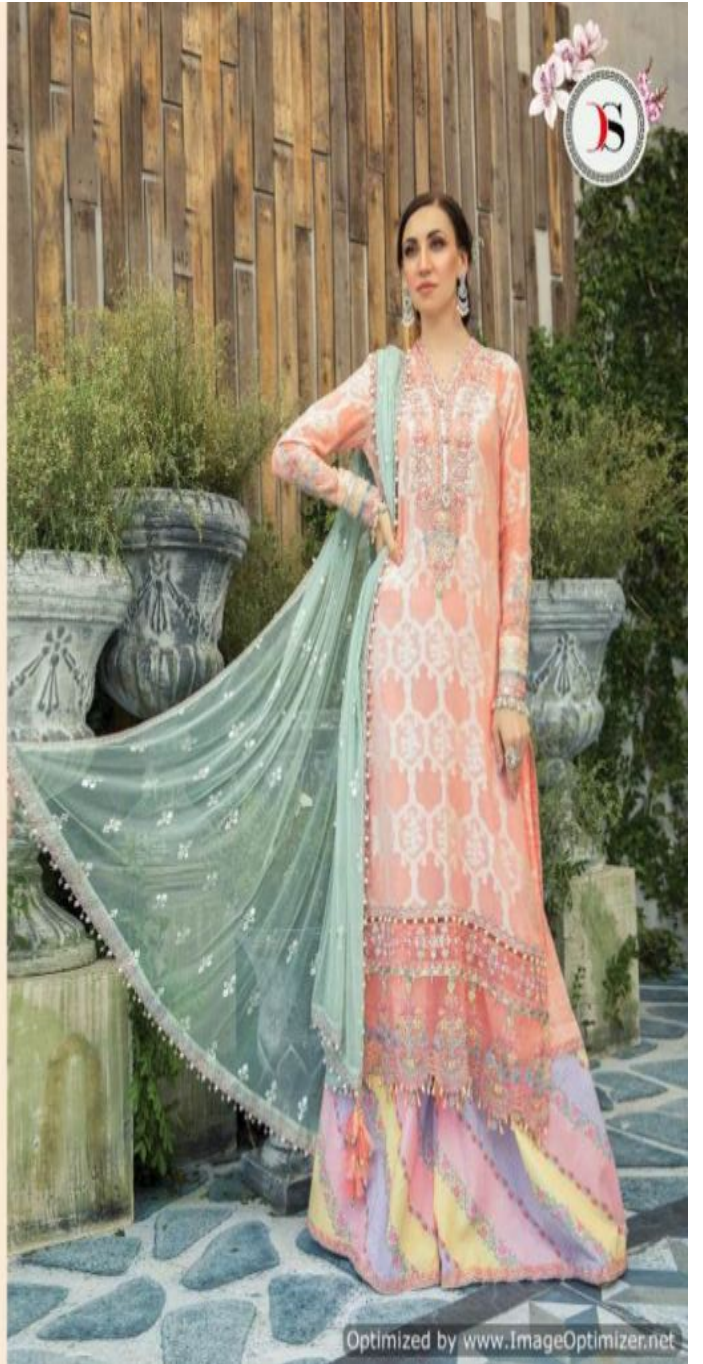

Optimized by www.ImageOptimizer.net