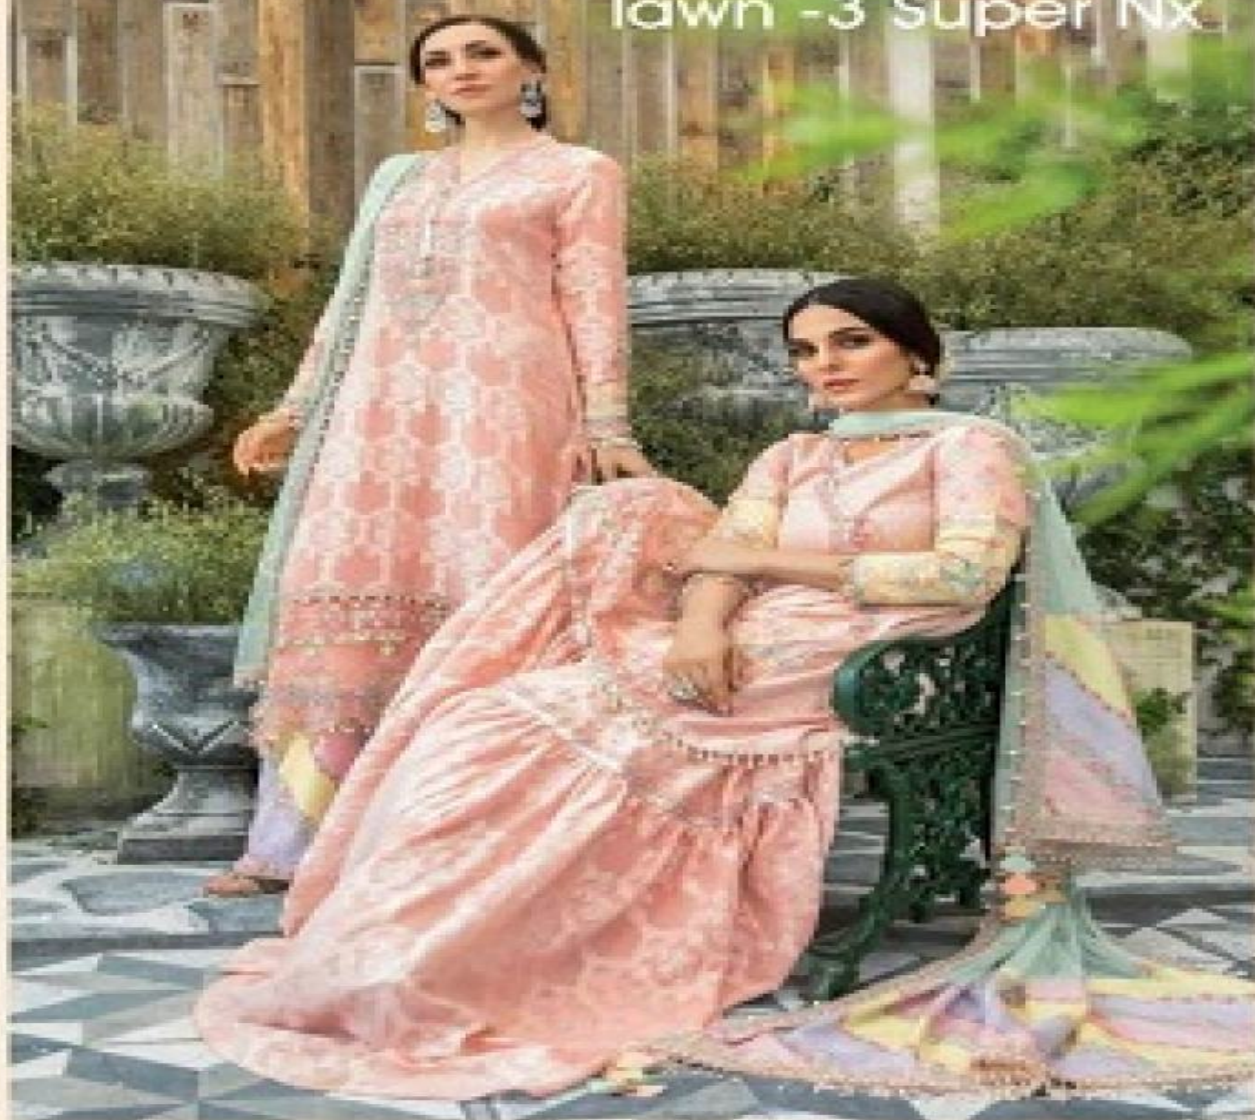

Maria.B

lawn -3 Super Nx

PRESENTING TO YOU OUR NEW CATALOGUE

Maria.B lawn -3 Super Nx

DESIGN NO	CATLLOG NAME	DESGRIPTION	RATE
691	Maria.B lawn -3 Super Nx	TOP : Pure jam cotton print with embroidery patches BOTTOM : Semi loan print DUPATTA : Butterfly net with embroidery	899
692	Maria.B lawn -3 Super Nx	TOP : Pure cotton with heavy self embroidery BOTTOM : Semi loan DUPATTA : Chiffon print	899
694	Maria.B lawn -3 Super Nx	TOP : Pure cotton with heavy embroidery BOTTOM : Semi loan print DUPATTA : Pure cotton mal mal foil print	899
696	Maria.B lawn -3 Super Nx	TOP : Pure cotton with heavy embroidery BOTTOM : Semi loan print DUPATTA : Pure cotton mal mal foil print	899