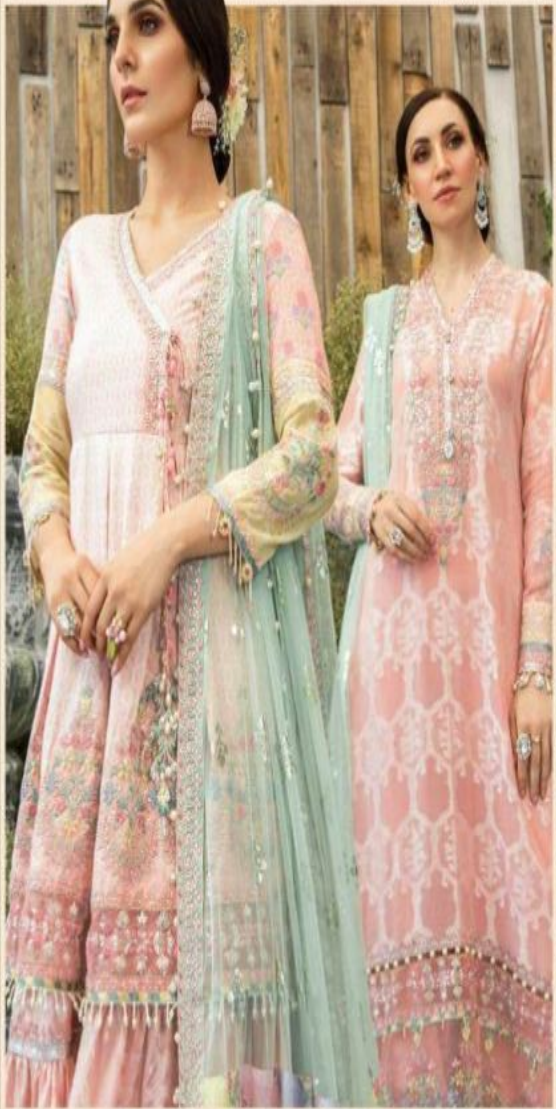

≡ 691 ≡

Optimized by www.ImageOptimizer.net