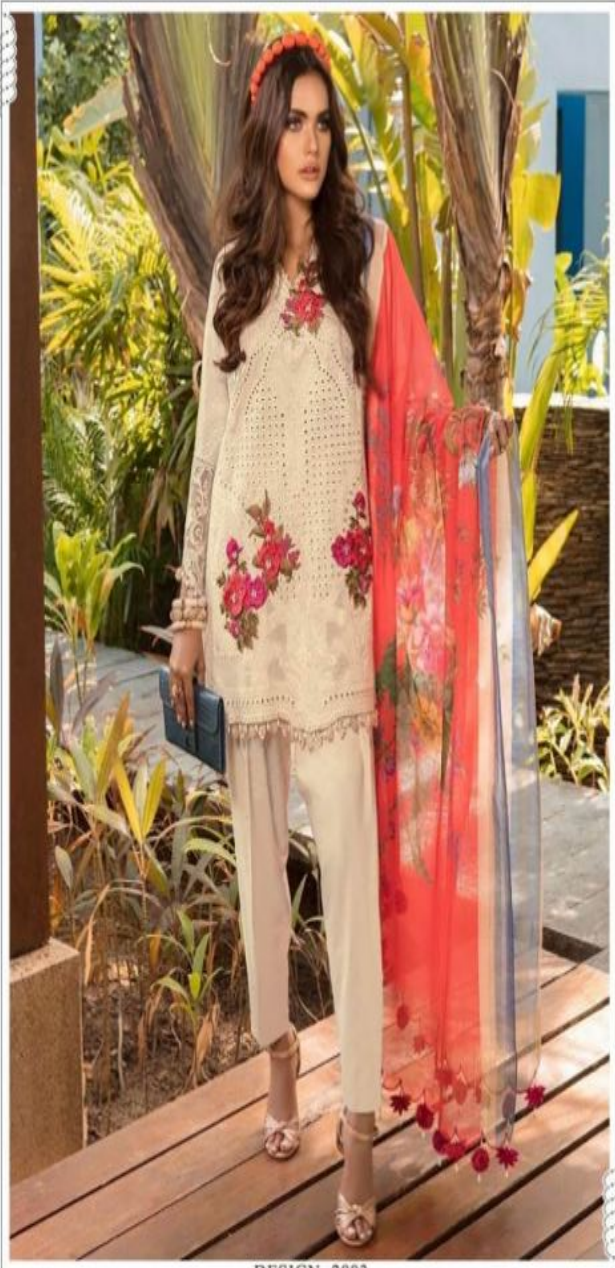

Stunning
WITH
SHADES
COLOURFUL

DESIGN: 2001

Small, vibrant, and elegant with a perfect combination of color and texture.

2001

2002

2003

2004

DESIGN: 2002

DESIGN: 2004

Optimized by www.ImageOptimizer.net

DESIGN: 2003

Optimized by www.ImageOptimizer.net

.....

SANA SAFINAZ VOL-2

.....

D.NO.	TOP	DUPATTA	BOTTOM/INNER
2001	LAWN COTTON WITH HEAVY EMBROIDERY	NAZNIN WITH HEAVY EMBROIDERY	SEMI COTTON
2002	LAWN COTTON WITH HEAVY EMBROIDERY	NAZNIN WITH HEAVY EMBROIDERY	SEMI COTTON WITH WORK
2003	LAWN COTTON WITH HEAVY EMBROIDERY	NAZNIN DIGITAL PRINTED	SEMI COTTON
2004	LAWN COTTON WITH HEAVY EMBROIDERY	NAZNIN WITH HEAVY EMBROIDERY	SEMI COTTON