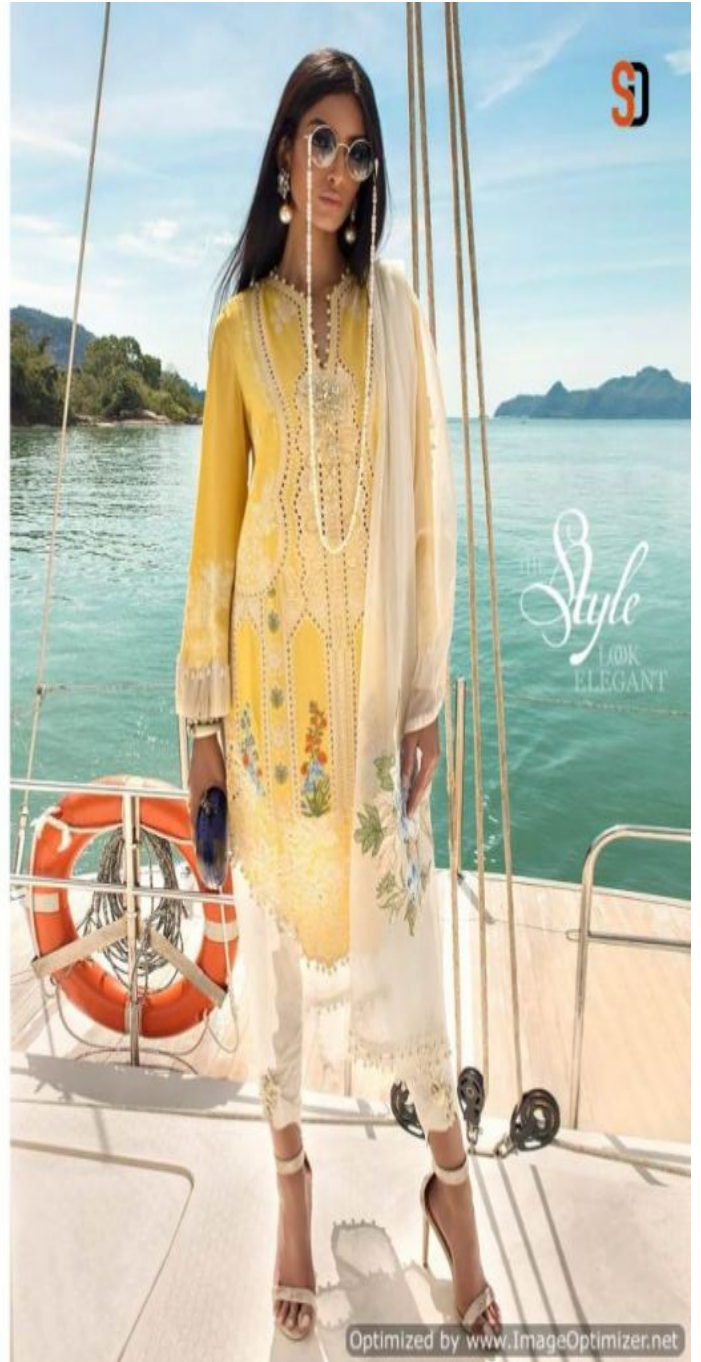

Stunning
WITH
SHADES
COLOURFUL

DESIGN: 2001

Small, vibrant, and elegant with a perfect combination of color and texture.

2001

2002

2003

2004

DESIGN: 2002

DESIGN: 2004

Optimized by www.ImageOptimizer.net

DESIGN: 2003

Optimized by www.ImageOptimizer.net

.....

SANA SAFINAZ VOL-2

.....

D.NO.	TOP	DUPATTA	BOTTOM/INNER
2001	LAWN COTTON WITH HEAVY EMBROIDERY	NAZNIN WITH HEAVY EMBROIDERY	SEMI COTTON
2002	LAWN COTTON WITH HEAVY EMBROIDERY	NAZNIN WITH HEAVY EMBROIDERY	SEMI COTTON WITH WORK
2003	LAWN COTTON WITH HEAVY EMBROIDERY	NAZNIN DIGITAL PRINTED	SEMI COTTON
2004	LAWN COTTON WITH HEAVY EMBROIDERY	NAZNIN WITH HEAVY EMBROIDERY	SEMI COTTON