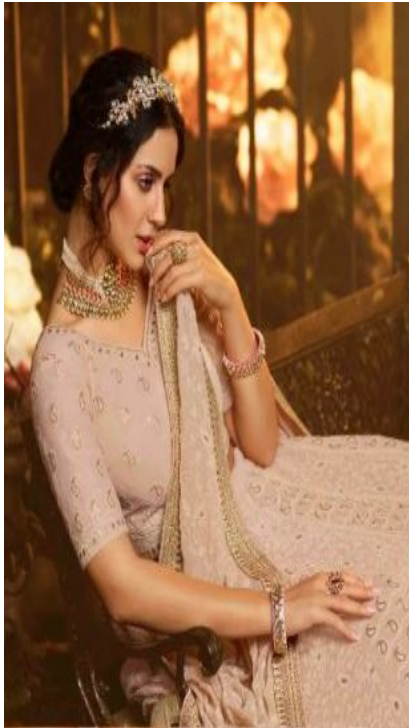

ARYA DESIGNS

3906

SILVER
BLISS