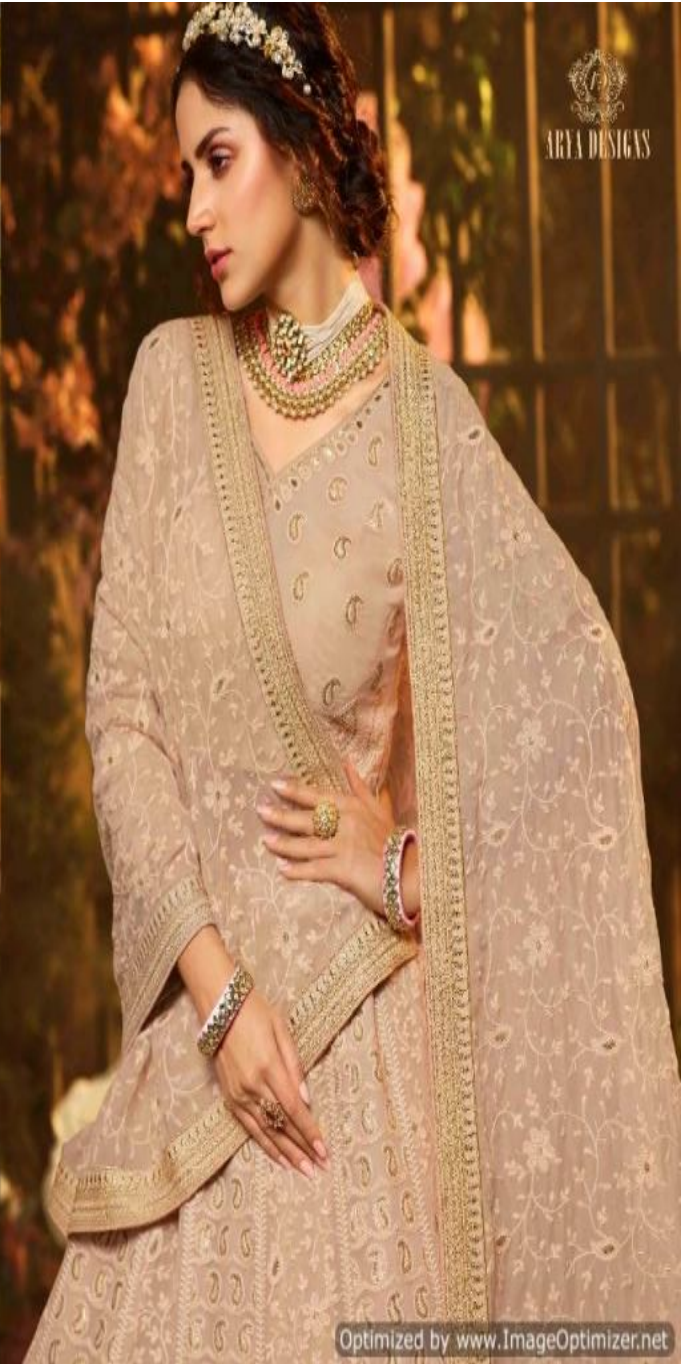

AREA DESIGNS

Optimized by www.ImageOptimizer.net