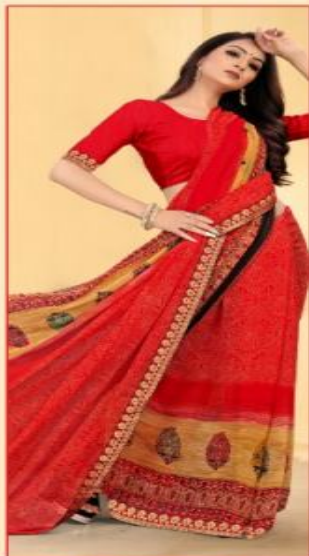

2262

Premium

collection

The magnificence of white colour that is classic yet chic. The combination of fanta and dress and dupatta elevates your style this season..

2264

D.NO.2257

D.NO.2258

D.NO.2259