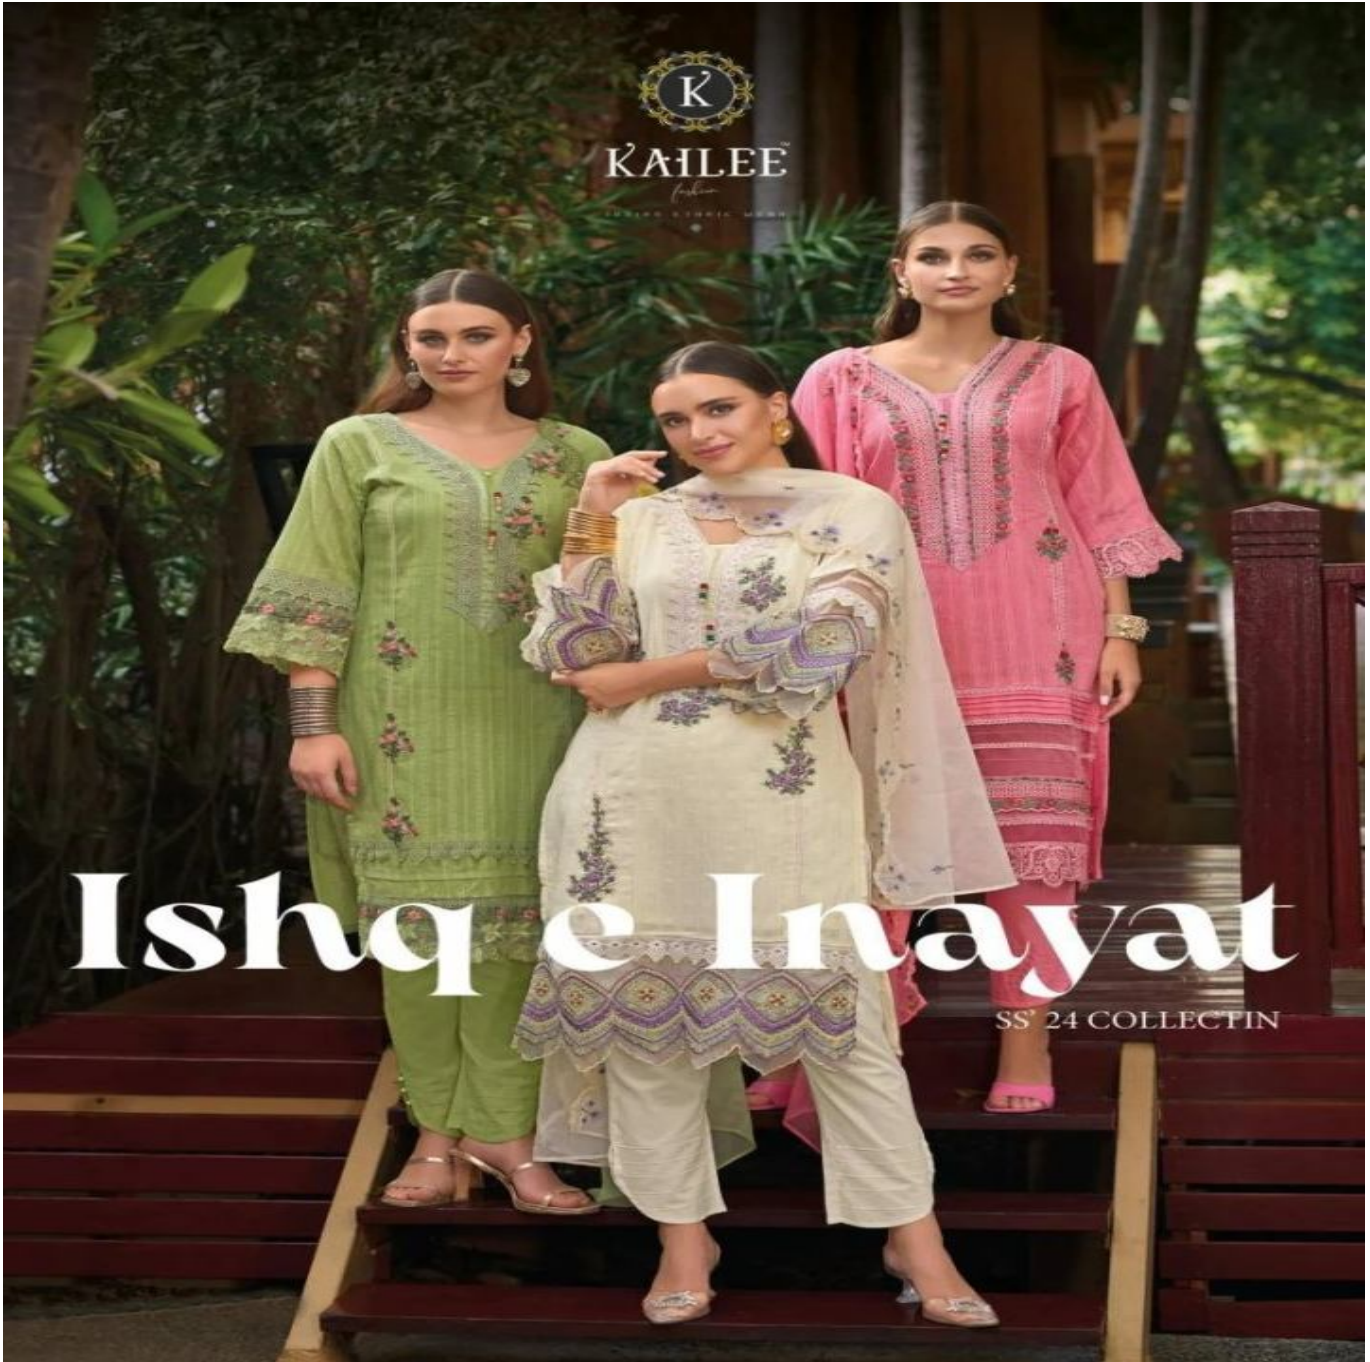

KAILEE

Ishq e Inayat

SS' 24 COLLECTION

KAILEE

DESIGNER

42642

42641

42642

42643

42644

Ishq-e-Inayat

SS' 24 COLLECTIN

KAILEE
Fashion
ELEGANT EMBROIDERED WEAR